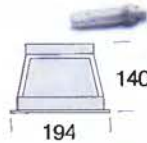

Sony PL

Profesionální zářivkové svítidlo s úsporným zdrojem. Materiál: Tlakově litý hliník a ochr. sklo s potiskem. Pouze v bílé barvě.

Professional recessed downlight with energy saving lamp. Material: Aluminium reflector, iron frame, protection embossed glass. Only in white colour.

215

artikl article	patice socket	výkon power	PMC Kč	price Euro
LZ44207	G24d	2x26W	949,-	29.9
LZ49207	G24d	2x26W	1449,-	44.9
LZ46207	G24d	2x26W	1199,-	33.9
LZ44205	G24d	2x18W	949,-	29.9
LZ49205	G24d	2x18W	1349,-	41.9
LZ46205	G24d	2x18W	1099,-	33.9

240V / 2x26W, IP 20 balení ks 12 packing pcs • objem 0,00816m³ volume

Visa PL 13W

Profesionální kovové zářivkové svítidlo s úsporným zdrojem. LZ43906 - verze bez tlumivky a zářivky, LZ49906 - verze včetně tlumivky a zářivky.

Professional recessed downlight with energy saving lamp. Material: Aluminium reflector, iron frame, protection embossed glass.

175

artikl article	patice socket	výkon power	PMC Kč	price Euro
LZ43906	G24d	13W	549,-	16.9
LZ46906	G24d	13W	759,-	23.9
LZ49906	G24d	13W	899,-	27.9

240V / 13W, IP 20 balení ks 18 packing pcs • objem 0,0072765m³ volume

Visa PL 2x13W

Profesionální kovové zářivkové svítidlo s úsporným zdrojem. LZ43908 - verze bez tlumivky a zářivky, LZ49908 - verze včetně tlumivky a zářivky.

Professional recessed downlight with energy saving lamp. Material: Aluminium reflector, iron frame, protection embossed glass.

175

artikl article	patice socket	výkon power	PMC Kč	price Euro
LZ43908	G24d	2x13W	609,-	18.9
LZ46908	G24d	2x13W	899,-	27.9
LZ49908	G24d	2x13W	1139,-	35.9

240V / 2x13W, IP 20 balení ks 18 packing pcs • objem 0,0072765m³ volume

U všech podhledů je nutno zajistit cirkulaci vzduchu.
With all downlights it is necessary to insure good air circulation.