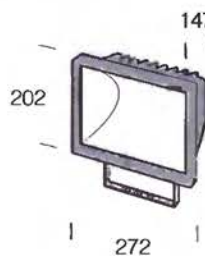

strana 117
page

240V / 1000W, IP 54

balení ks 6 packing pcs • paleta ks 120 europalette pcs • objem 0,0057818m³ volume