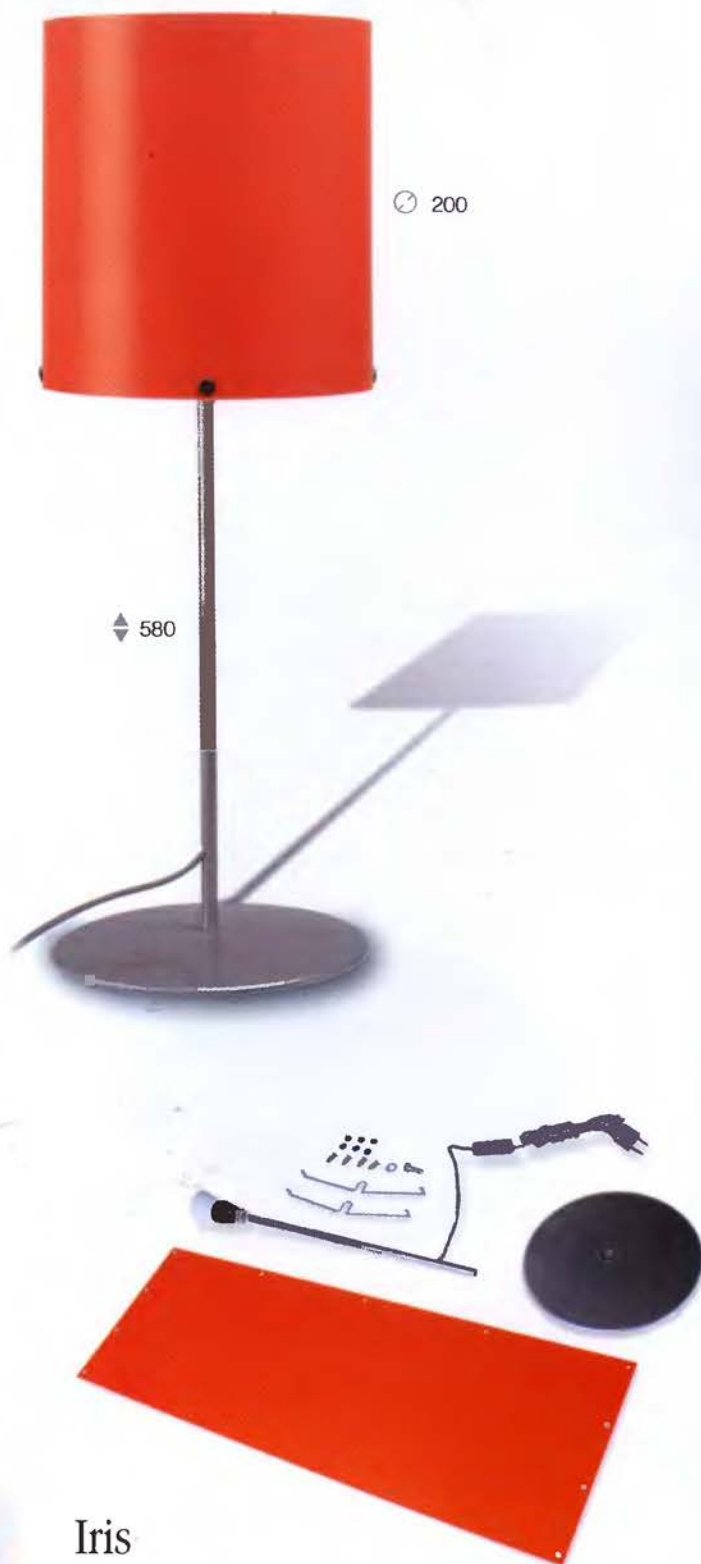

Iris

Žárovková lampa s plastovým stínítkem vhodná na noční stolek. Materiál: Kov a plast.

Table lamp with incandescent bulb and plastic shade. Suitable for bedside table. Material: Plastic, metal.

artikl article	barva color	patice socket	výkon power	PMC Kč	price Euro
SJE-10-10/12	žlutá / yellow	E27	60W	536,-	16.9
SJE-10-10/2	bílá / white	E27	60W	536,-	16.9
SJE-10-10/8	oranžová / orange	E27	60W	536,-	16.9