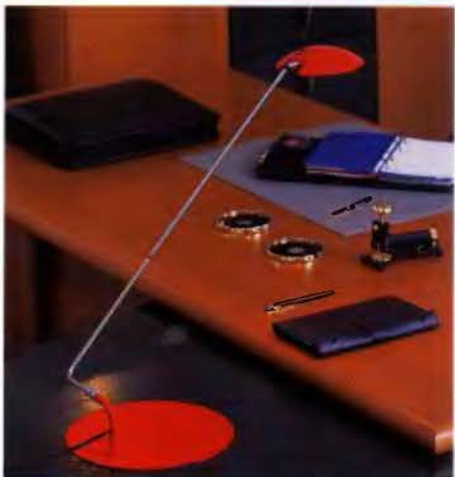

Adlatus

Zářivková pracovní lampa s úsporným zdrojem 11W, snadno nastavitelná všemi směry. Materiál: Plast, kov. Cena bez podstavce.

Fluorescent office lamp with energy-saving PL-11W, easily adjustable in all directions. Material: Plastic, metal. Base not included.

artikl article	barva color	patice socket	výkon power	PMC Kč	price Euro
VRK011/1	černá / black	G23	9/11W	969,-	29.9
VRK011/2	bílá / white	G23	9/11W	969,-	29.9

Podstavec - mezi doplňky.
strana 114 page
Base - in accessories.
Not included.

230V / 9/11W, IP 20

balení ks 1 packing pcs • paleta ks 250 europalette pcs • objem 0,0054604m³ volume