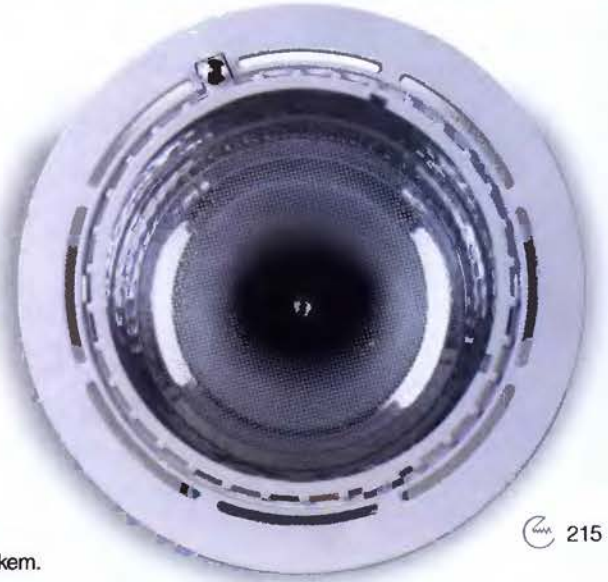

Professional recessed downlight with energy saving lamp. Material: Aluminium reflector, iron frame, protection embossed glass. Only in white colour.

215

artikl article	patice socket	výkon power	PMC Kč	price Euro
LZ44207	G24d	2x26W	949,-	29.9
LZ49207	G24d	2x26W	1449,-	44.9
LZ46207	G24d	2x26W	1199,-	33.9
LZ44205	G24d	2x18W	949,-	29.9
LZ49205	G24d	2x18W	1349,-	41.9
LZ46205	G24d	2x18W	1099,-	33.9