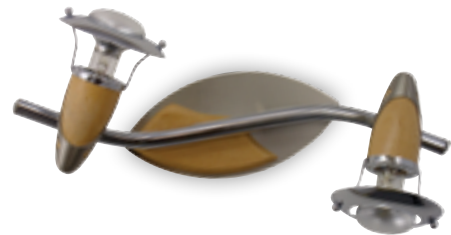

318

metal-nickel satin/chrome
wood-light
2xE14/R50/40W/230V excl.
↔400mm †130mm
EAN 8590828655978