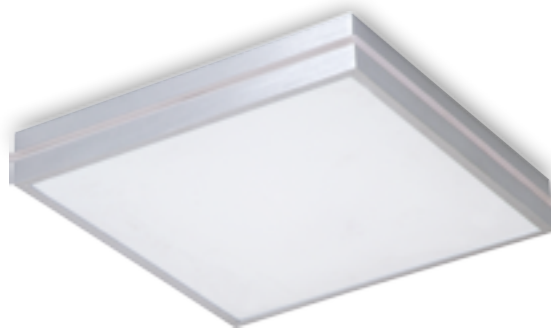

67108

aluminium-silver
acrylic-white
1xT5circle/40W/230V incl.
4200K
↔400mm ↓65mm
EAN 8585032216640

■ **SOHO**

IP20 IP44