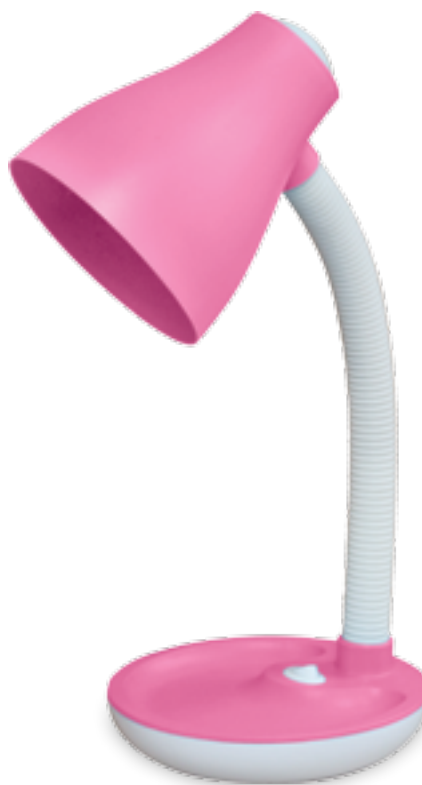

26012

plastic-pink
1xE27/15W/230V excl.
↔145mm 1370mm
EAN 8585032222580