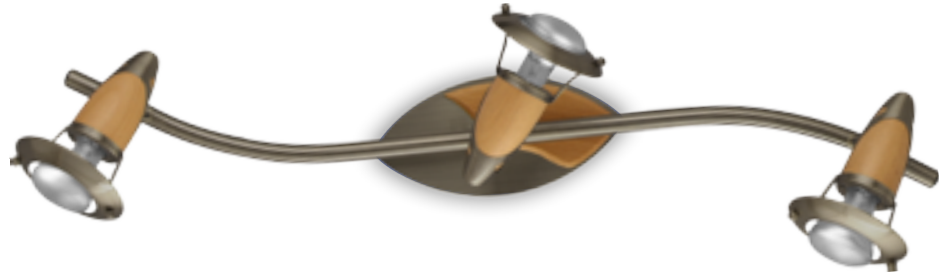

357

metal-antique brass satin
wood-light
3x E14/R50/40W/230V excl.
↔700mm ↓130mm
EAN 8586007087890