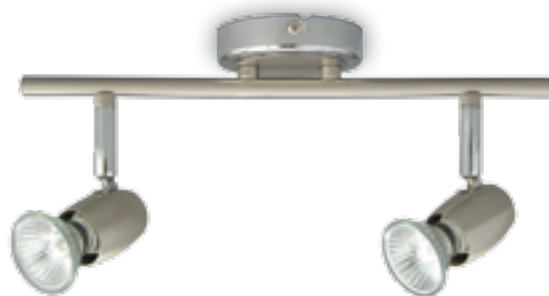

metal-nickel satin/chrome  
3xGU10/50W/230V incl.  
↔190mm †160mm  
EAN 8586007084561

**839**

metal-nickel satin/chrome  
2xGU10/50W/230V incl.  
↔320mm †160mm  
EAN 8586007084547

**858**

metal-antique brass satin  
1xGU10/50W/230V incl.  
with switch  
↔80mm †250mm  
EAN 8586007086275