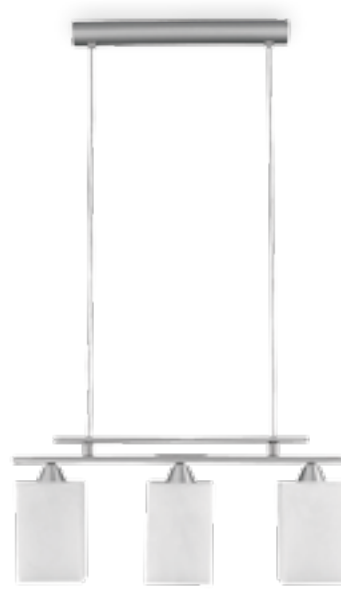

606

metal-nickel satin
glass-matt white
3xE27/60W/230V excl.
↔530mm †1500mm
EAN 8586007089573