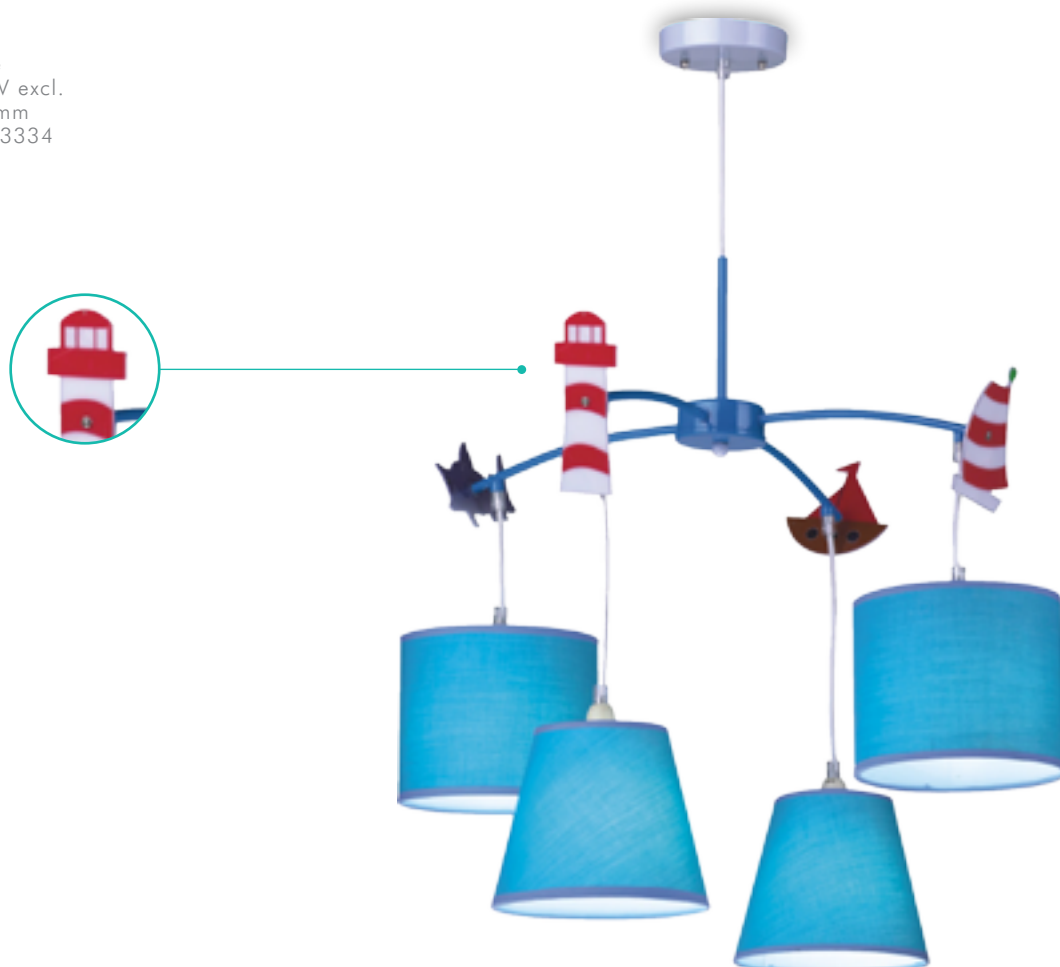

28028

metal/fabric-blue
4xE14/40W/230V excl.
↔650mm †800mm
EAN 8585032223334