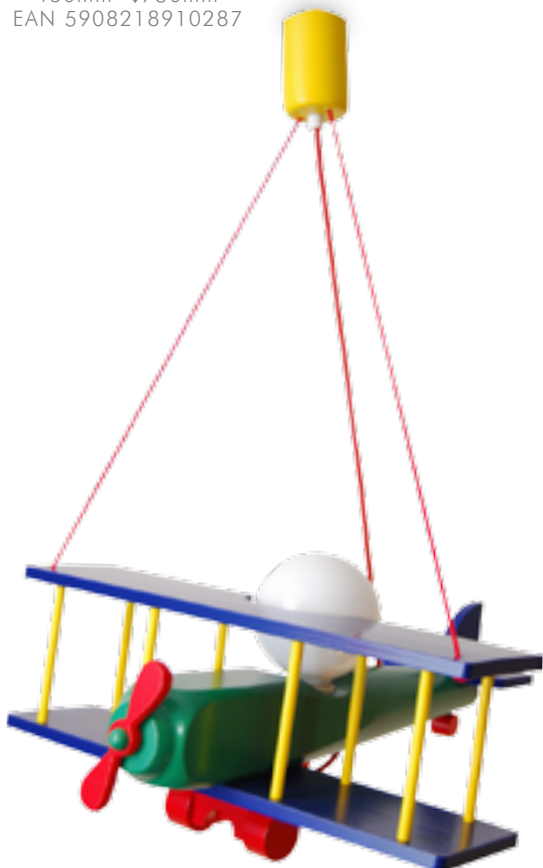

## PLANE BIG

wood-colors  
1xE27/60W/230V excl.  
↔480mm ↑750mm  
EAN 5908218910287

28108