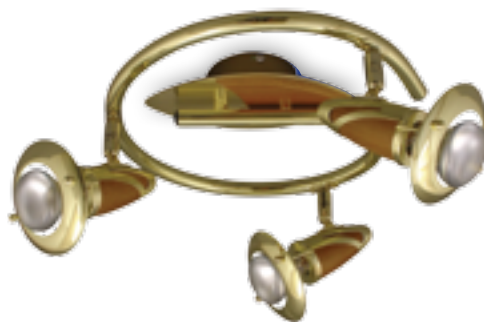

336

metal-brass satin
wood-dark
3xE14/R50/40W/230V excl.
↔300mm ↓137mm
EAN 8590828656081