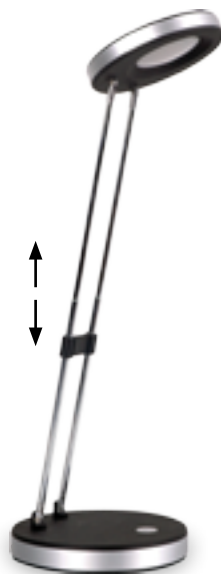

## PROFF

**63106**

metal-chrome  
plastic-white  
SMD LED/3,2W/12V incl.  
300lm, 6000K  
↔125mm ↑190-319mm  
EAN 8585032218460

**63107**

metal-chrome  
plastic-black  
SMD LED/3,2W/12V incl.  
300lm, 6000K  
↔125mm ↑190-319mm  
EAN 8585032218477