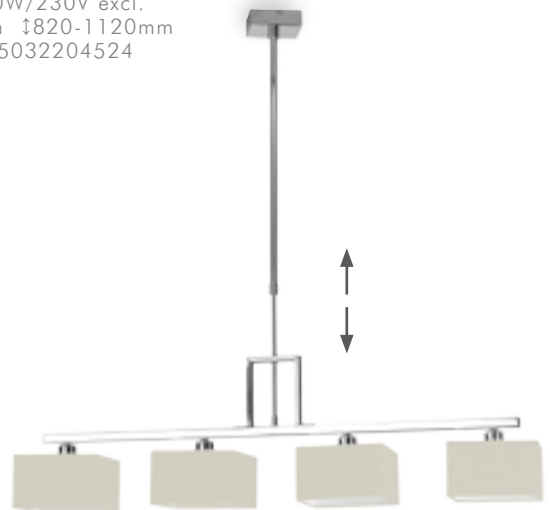

25039

metal-chrome
fabric-beige
4xE14/40W/230V excl.
↔970mm †820-1120mm
EAN 8585032204524