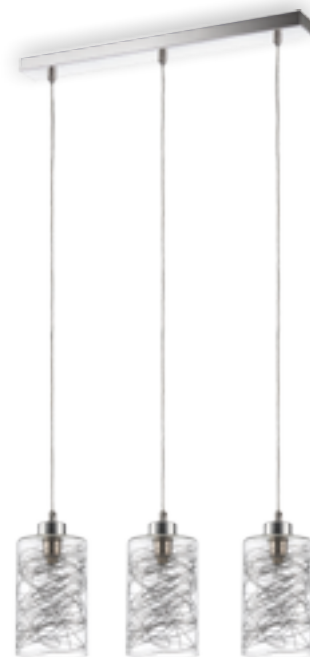

65013

metal-chrome/silver
glass-clear
3xG9/33W/230V incl.
↔500mm †1250mm
EAN 8585032222436