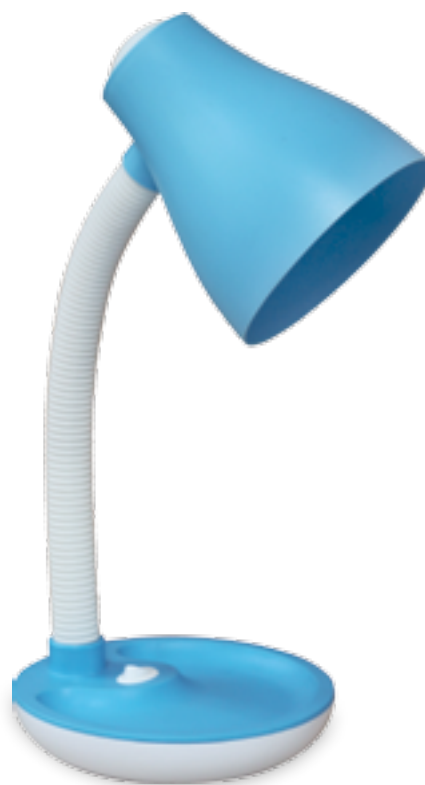

26010

plastic-blue
1xE27/15W/230V excl.
↔145mm 1370mm
EAN 8585032222566

■ PEGGY