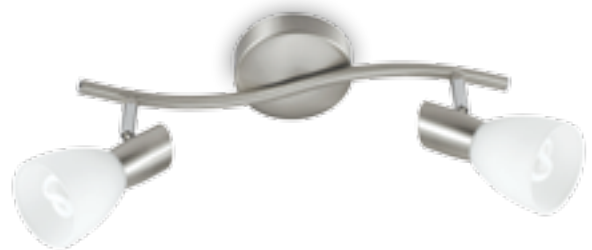

34035

steel-nickel satin
glass-opal
2xE14/40W/230V incl.
↔355mm ↑145mm
EAN 8585032217364