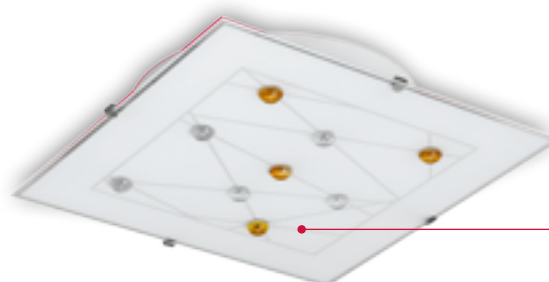

■ **FOCCA**

45113

metal-white
glass-white/brown
2xE14/40W/230V excl.
↔340mm ↓75mm
EAN 8585032216350