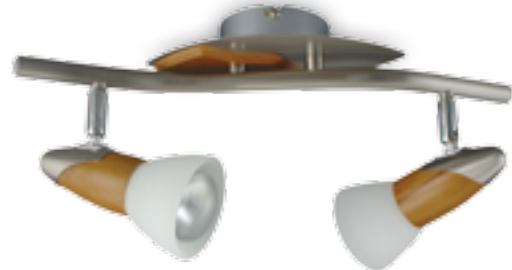

451

metal-nickel satin
wood-dark
glass-white
2xE14/40W/230V excl.
↔400mm ↓170mm
EAN 8586007080655