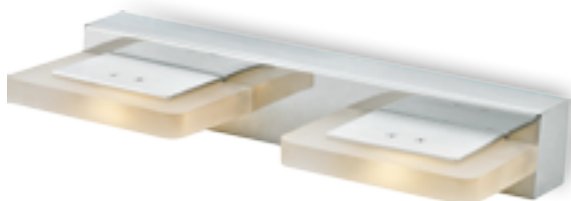

34027

metal-chrome
plastic-frosted
2xLED 5W/230V incl.
380lm, 3000K
↔300mm 150mm
EAN 8585032217289