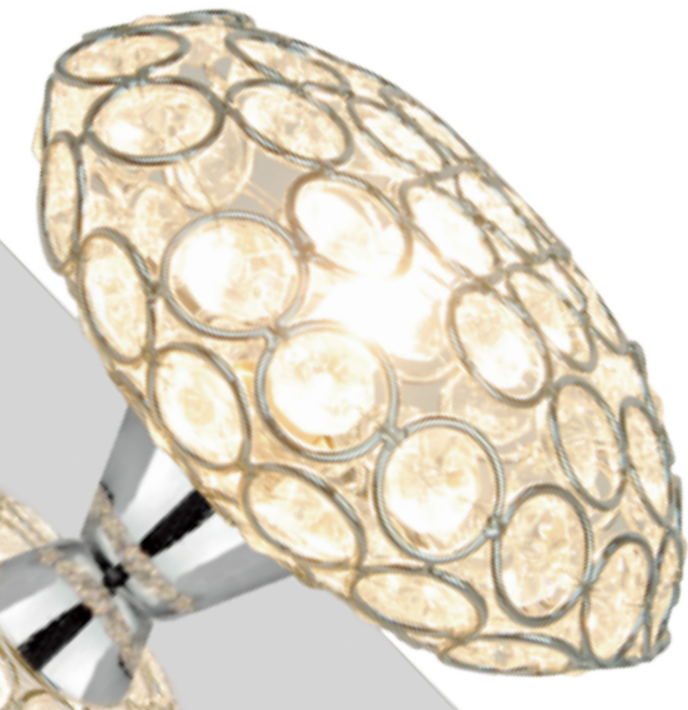

25102

metal-chrome
glass-clear
2xG9/33W/230V incl.
↔320mm 1110mm
EAN 8585032218996

25101

metal-chrome
glass-clear
1xG9/33W/230V incl.
↔140mm 1110mm
EAN 8585032218989