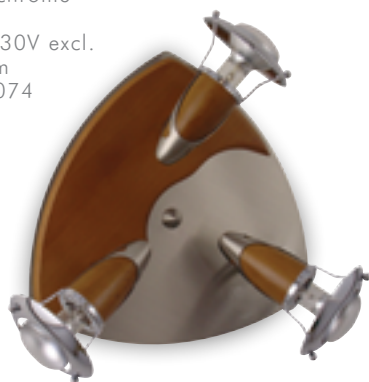

364

metal-nickel satin/chrome
wood-dark
3xE14/R50/40W/230V excl.
↔260mm †130mm
EAN 8590828656074