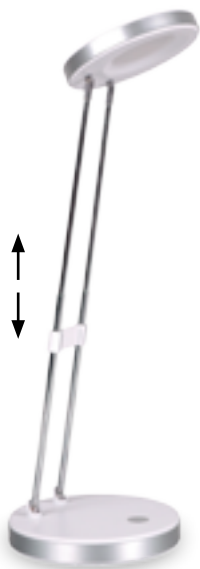

63106

metal-chrome
plastic-white
SMD LED/3,2W/12V incl.
300lm, 6000K
↔125mm ↑190-319mm
EAN 8585032218460

63107

metal-chrome
plastic-black
SMD LED/3,2W/12V incl.
300lm, 6000K
↔125mm ↑190-319mm
EAN 8585032218477

63108

metal-chrome
plastic-gray
SMD LED/3,2W/12V incl.
300lm, 6000K
↔125mm ↑190-319mm
EAN 8585032218484