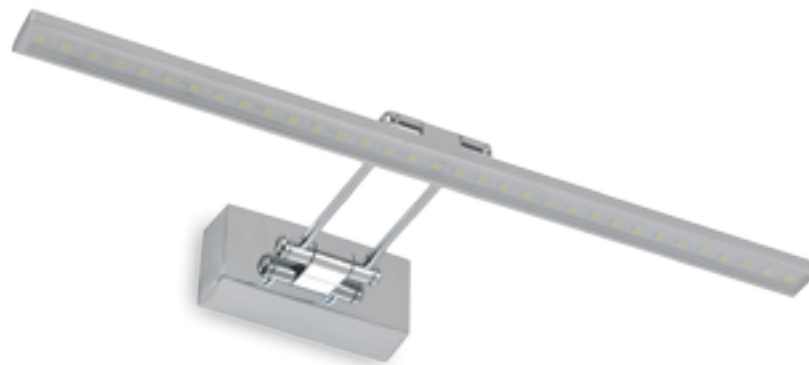

75306

metal-chrome
diffuser plastic-matt
LED/8W/230V incl.
3300K
↔450mm ↓183mm
EAN 8585032217036

■ PICASSO LED

75307

metal-nickel satin
diffuser plastic-matt
LED/8W/230V incl.
3300K
↔450mm ↓183mm
EAN 8585032217043