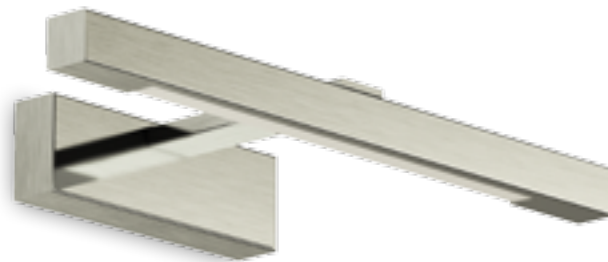

41105

metal-chrome
diffuser plastic-opal
SMD LED/3,6W/230V incl.
4000K
↔380mm ↓50mm
EAN 8585032218064

IP44

■ SPIRIT

41106

metal-nickel satin
diffuser plastic-opal
SMD LED/3,6W/230V incl.
4000K
↔380mm ↓50mm
EAN 8585032218071

IP44

75306

metal-chrome
diffuser plastic-matt
LED/8W/230V incl.
3300K
↔450mm ↓183mm
EAN 8585032217036

■ PICASSO LED

75307

metal-nickel satin
diffuser plastic-matt
LED/8W/230V incl.
3300K
↔450mm ↓183mm
EAN 8585032217043