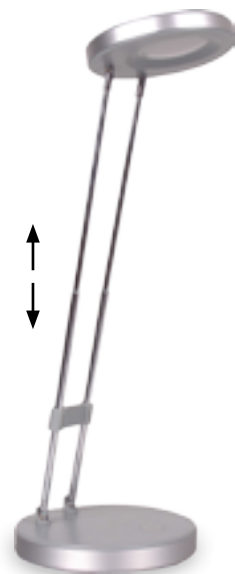

63108

metal-chrome
plastic-gray
SMD LED/3,2W/12V incl.
300lm, 6000K
↔125mm ↑190-319mm
EAN 8585032218484