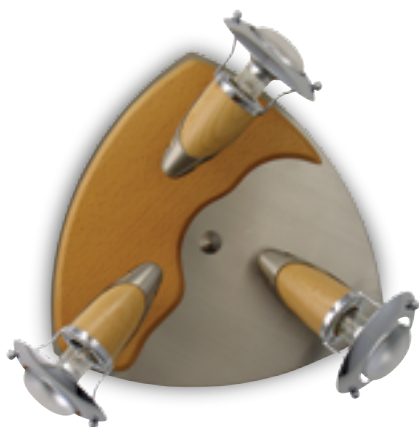

320

metal-nickel satin/chrome
wood-light
3x E14/R50/40W/230V excl.
↔ 260mm †130mm
EAN 8590828655930