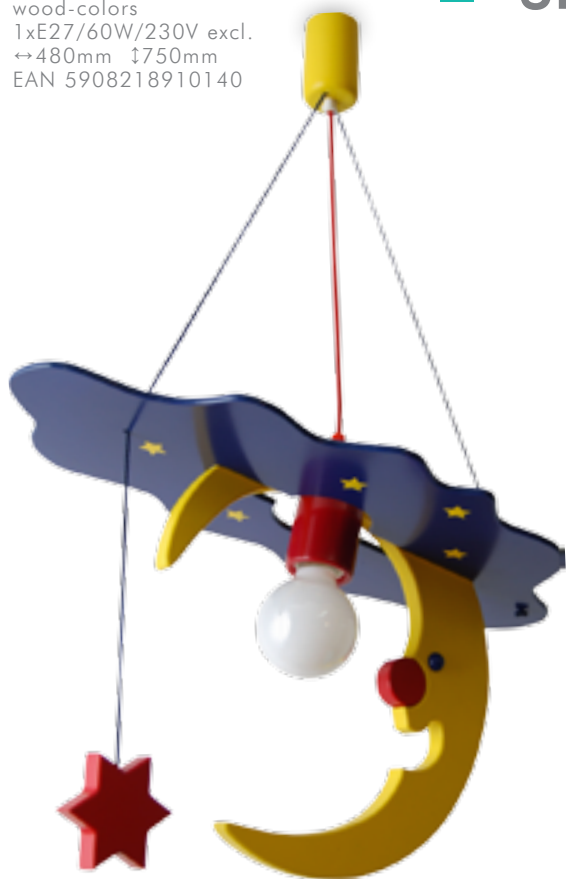

SKY

wood-colors
1xE27/60W/230V excl.
↔480mm ↑750mm
EAN 5908218910140