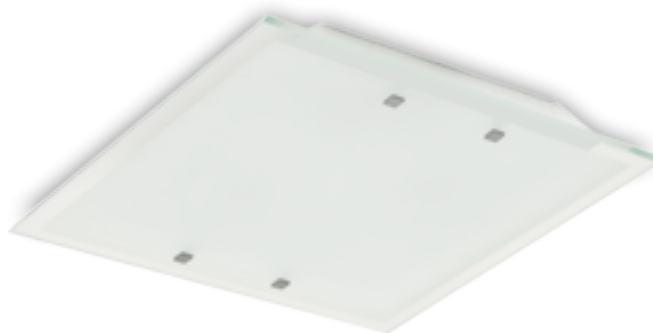

1377

metal-white/chrome
glass-matt white
3xE27/13W/230V incl.
↔410mm ↓68mm
EAN 8585032205507