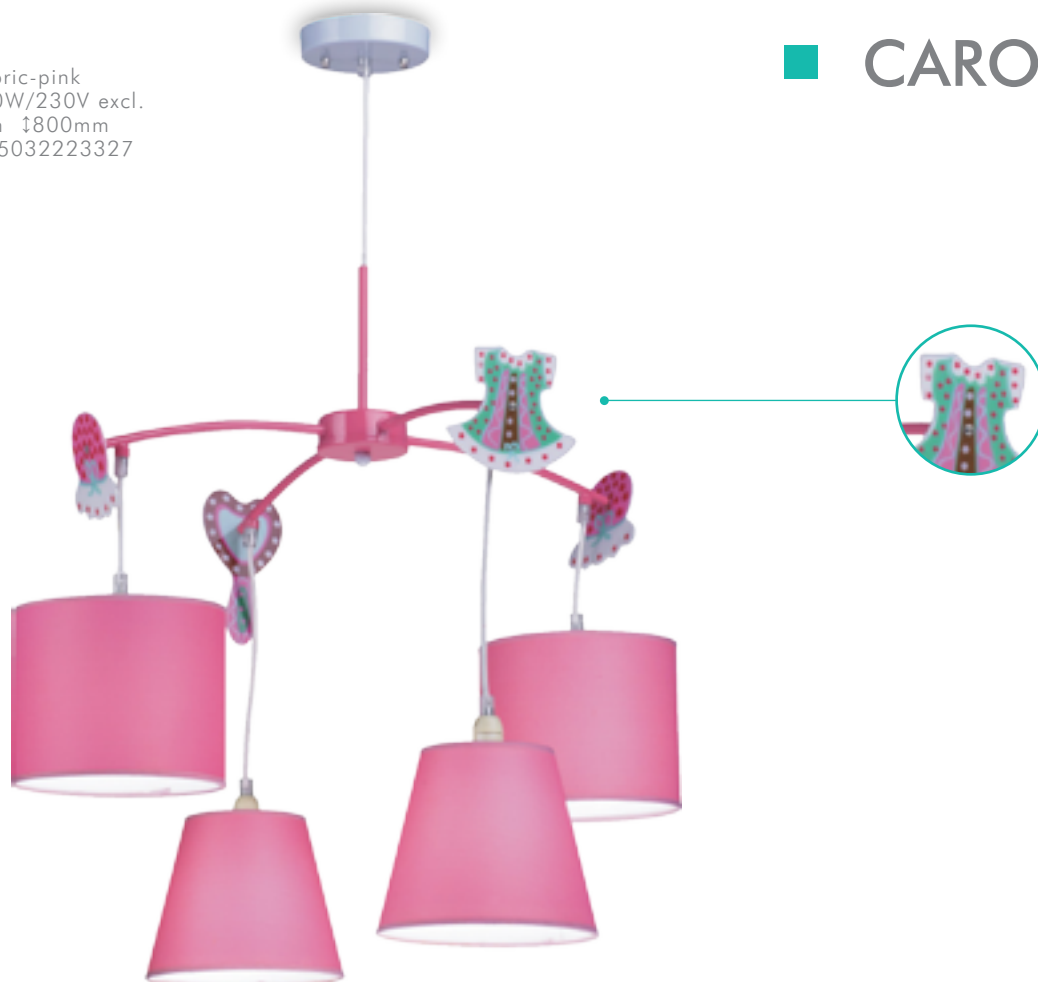

28027

metal/fabric-pink
4xE14/40W/230V excl.
↔650mm †800mm
EAN 8585032223327

CAROUSEL