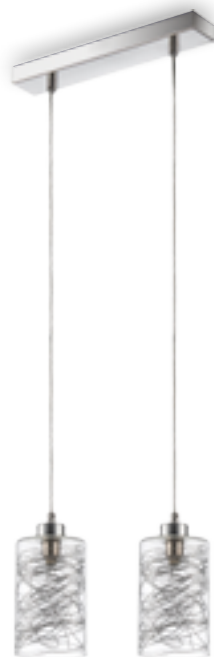

65012

metal-chrome/silver
glass-clear
2xG9/33W/230V incl.
↔300mm †1250mm
EAN 8585032222429