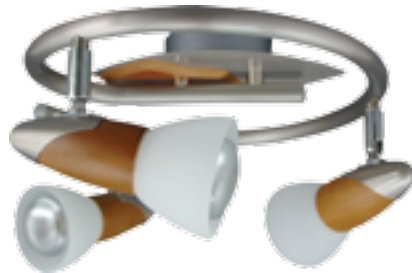

452

metal-nickel satin
wood-dark
glass-white
3xE14/40W/230V excl.
↔300mm ↓170mm
EAN 8586007080662