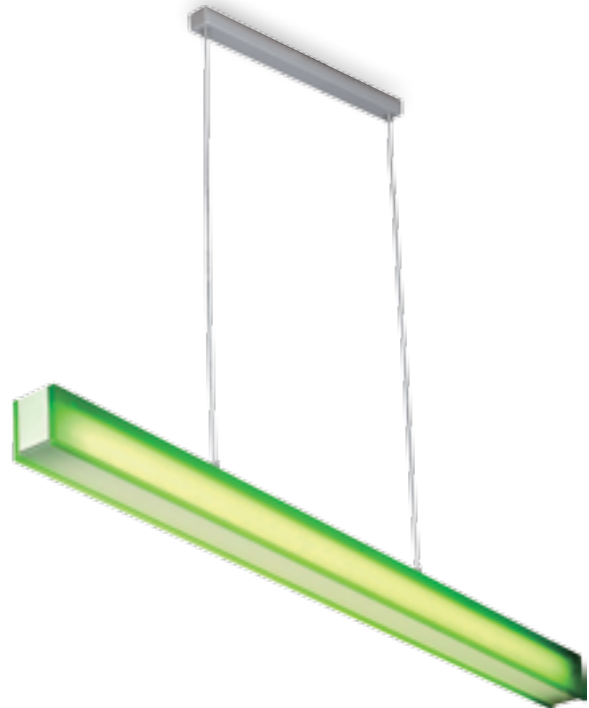

22002

metal-silver
acrylic-green/white
1xT5/28W/230V incl.
↔1150mm †1500mm
↔60mm †70mm
EAN 8585032202315