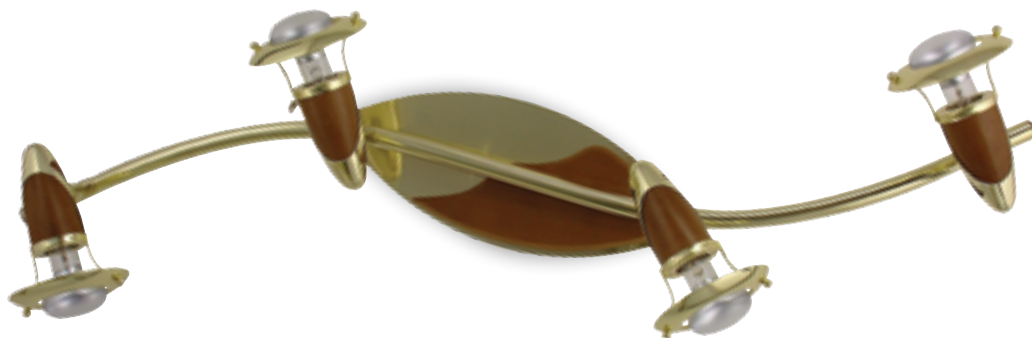

341

metal-brass satin
wood-dark
4xE14/R50/40W/230V excl.
↔830mm ↓130mm
EAN 8590828656029