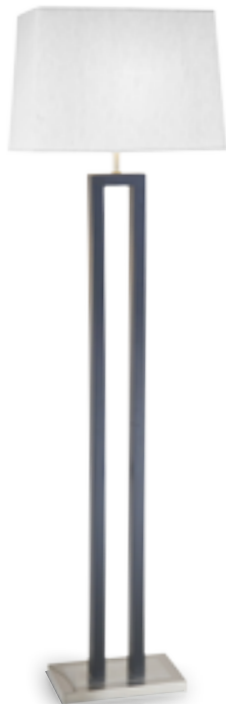

27007

wood-wengue
metal-chrome
fabric-white
1xE27/60W/230V excl.
↔420mm 11616mm
EAN 8585032218569