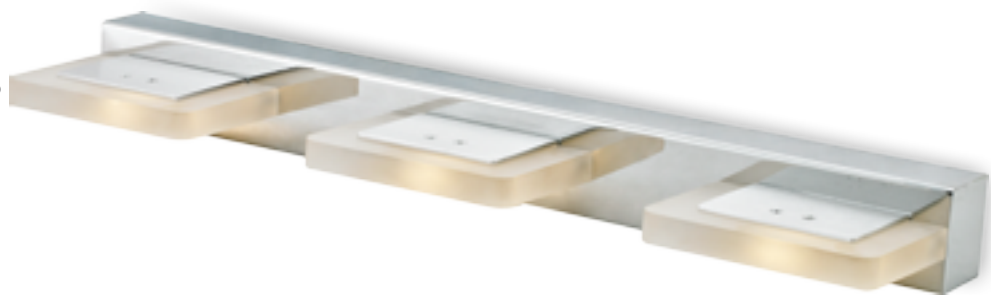

34028

metal-chrome
plastic-frosted
3xLED 5W/230V incl.
380lm, 3000K
↔500mm 150mm
EAN 8585032217296