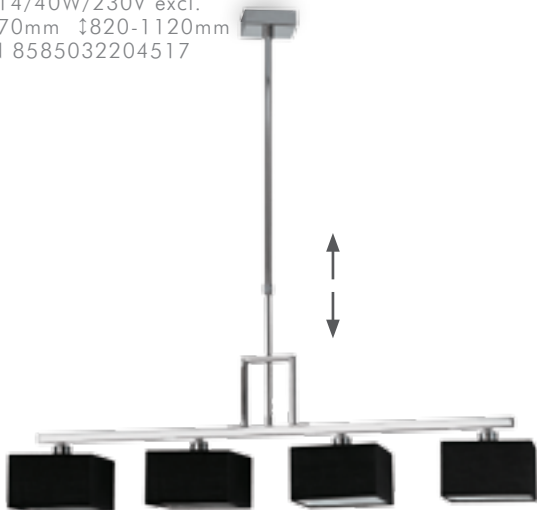

25038

metal-chrome
fabric-black
4xE14/40W/230V excl.
↔970mm †820-1120mm
EAN 8585032204517