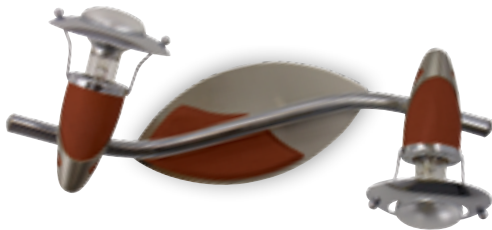

465

metal-nickel satin
wood-cherry
2xE14/R50/40W/230V excl.
↔400mm †130mm
EAN 8585032200274