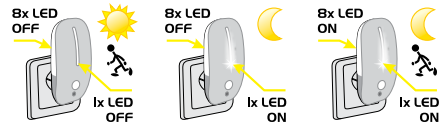

1618

plastic-white
8+1xLED/0,3W/230V incl.
color light-white
↔57mm ↑114mm
EAN 858503222337

MINI LIGHT I

1619

plastic-white
2xLED/0,3W/230V incl.
color light-white
↔58mm ↑82mm
EAN 858503222344

1620

plastic-white
2xLED/0,3W/230V incl.
color light-white
↔58mm ↑82mm
EAN 858503222351