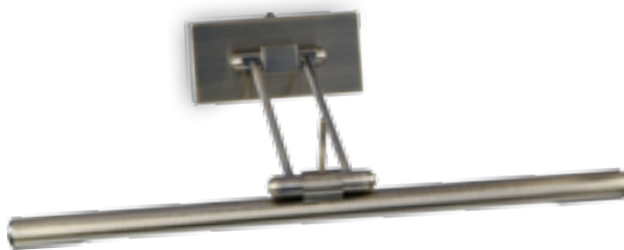

162

metal-antique brass satin
1xT5/8W/230V incl.
↔420mm †250mm
EAN 8586007080068