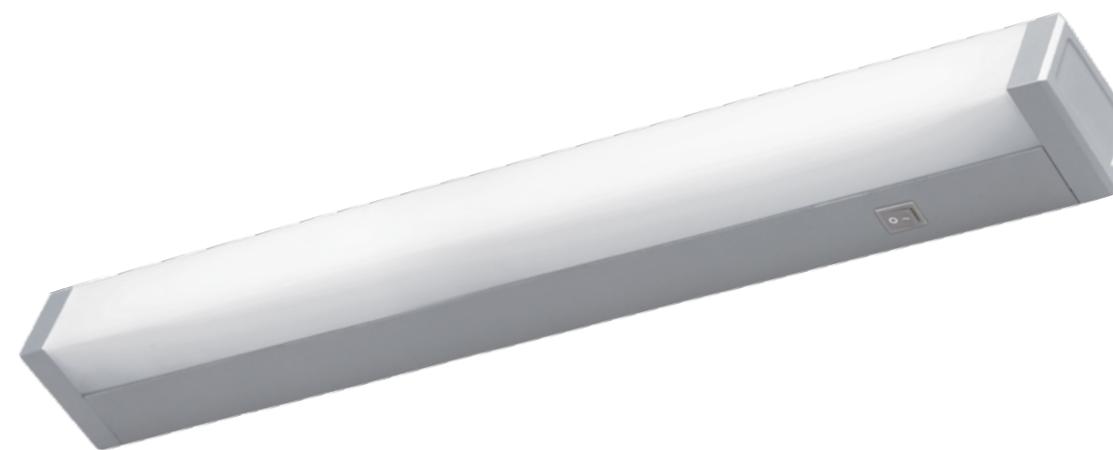

ATROX

41000	plastic	silver / opal	55 x 335	8W / T5	8585032207693
41001	plastic	silver / opal	55 x 564	13W / T5	8585032207709