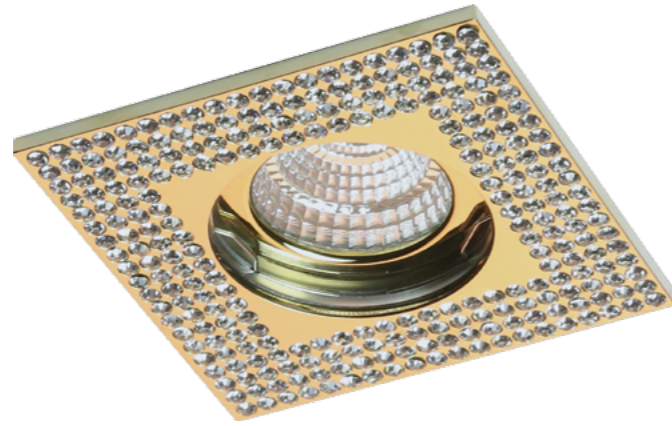

CRYSTAL FIX

71079
aluminium / crystal
gold / clear
89 x 89 x 4
50W / GU10
8585032222047

CRYSTAL FIX

71080
aluminium / crystal
chrome / clear
80 x 80 x 10
50W / GU10
8585032222054