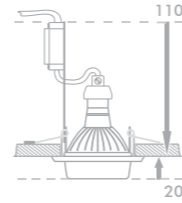

ELEGANT GLASS MOVABLE

71036
metal / crystal
chrome / clear
100 x 100 x 20
50W / GU10
8585032215339