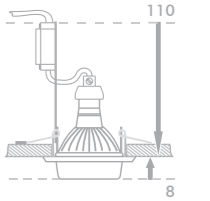

ELEGANT METAL FIX

71087
aluminium
chrome
96 x 96 x 8
50W / GU10
8585032222122