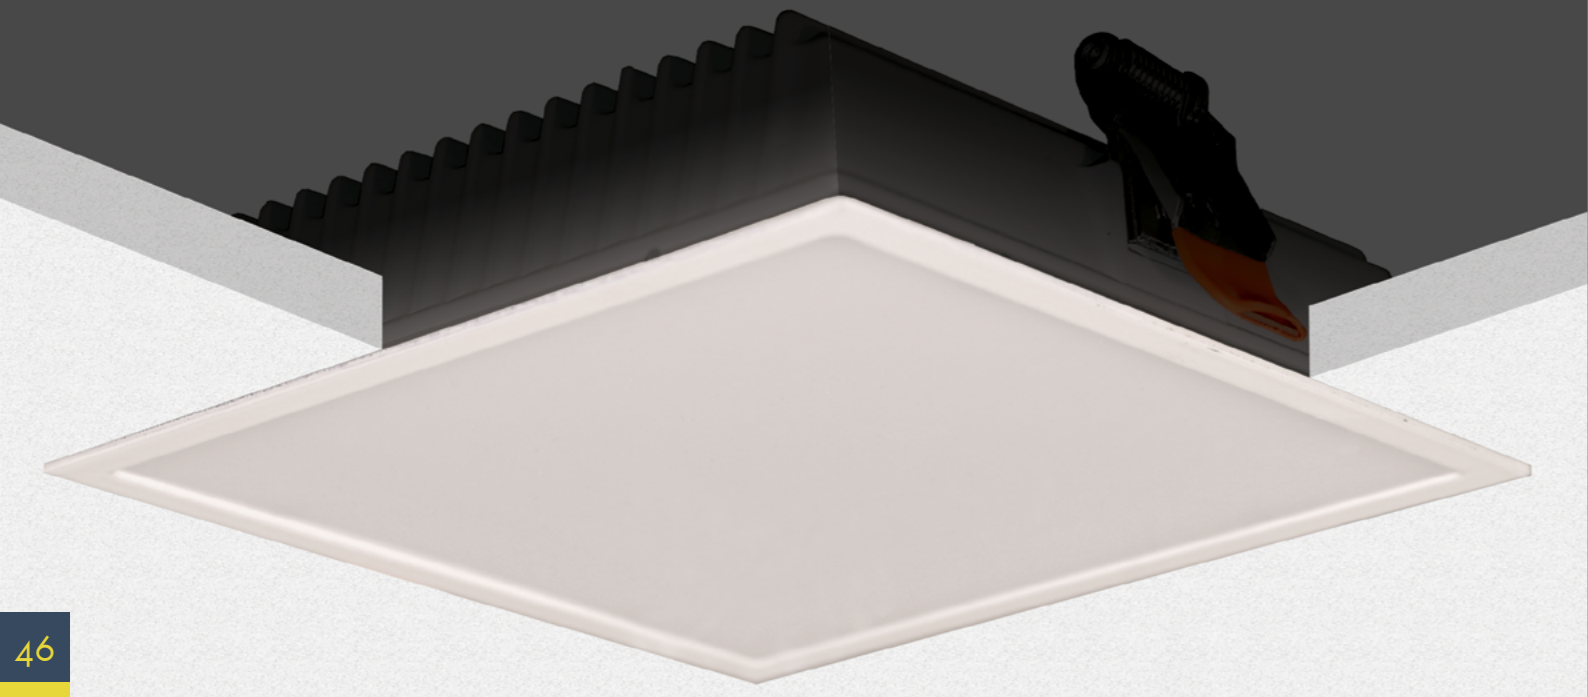

ARROW SLIM

27200	aluminium / acrylic	white / opal	160 x 160 x 4	15W / SMD LED	8585032220586

OUTDOOR 45 - 53