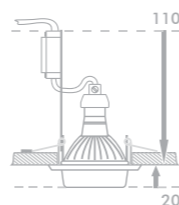

IP

71046

aluminium / glass

chrome / frosted

85 x 85 x 20

50W / GU10

8585032216763