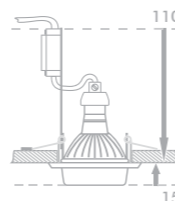

ELEGANT METAL MOVABLE

71003
aluminium
chrome
80 x 80 x 15
50W / GU10
8585032211973