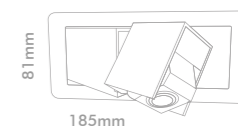

LED LED incl. 560 lm 4000K 230V SMD DIMMER IP21

LED LED incl. 1300 lm 4000K 230V SMD DIMMER IP21

DREAM LEFT-SIDED

DREAM RIGHT-SIDED

41111	metal	mat aluminium	81 x 185 x 42	3W / CREE LED	8585032218132
-------	-------	---------------	---------------	---------------	---------------