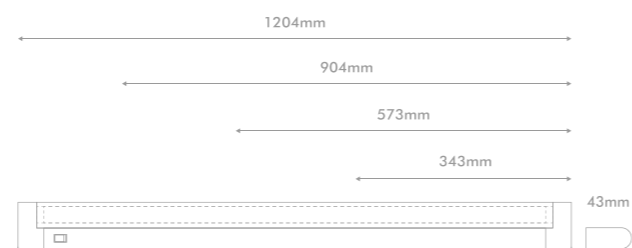

AVRI

38011	aluminium / plastic	white / frosted	43 x 343	8W / T5	8585032212284
38012	aluminium / plastic	white / frosted	43 x 573	13W / T5	8585032212291
38013	aluminium / plastic	white / frosted	43 x 904	21W / T5	8585032212307
38014	aluminium / plastic	white / frosted	43 x 1204	28W / T5	8585032212314