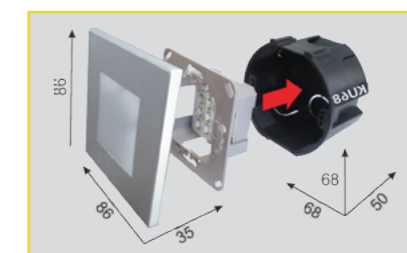

48303

48304

48305

48306

48307

No need external driver !!!

48302	plastic	silver	86 x 86 x 35	1W / LED	8585032216008
48303	metal / plastic	stainless steel / satin	86 x 86 x 35	1W / LED	8585032216015
48304	metal / plastic	stainless steel / mirror	86 x 86 x 35	1W / LED	8585032216022
48305	plastic	anthracite	86 x 86 x 35	1W / LED	8585032221507
48306	plastic	dark wood	86 x 86 x 35	1W / LED	8585032221514
48307	plastic	light wood	86 x 86 x 35	1W / LED	8585032221521