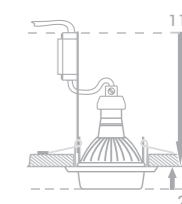

71042

aluminium / glass

chrome / frosted

85 x 85 x 20

50W / GU10

8585032215391