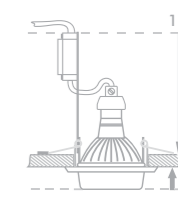

71044
aluminium
brushed aluminium
84 x 84 x 8
50W / GU10
8585032216749