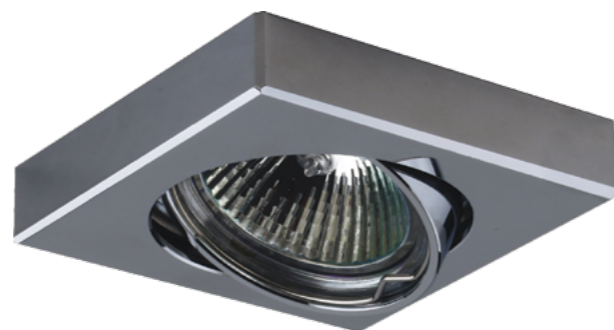

ELEGANT METAL MOVABLE

71003
aluminium
chrome
80 x 80 x 15
50W / GU10
8585032211973