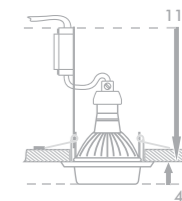

INTERNATIONAL
PROTECTION

IP

71086

aluminium / glass

chrome / frosted

90 x 90 x 40

50W / GU10

8585032222115