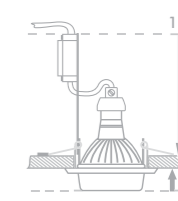

71045
aluminium
copper
84 x 84 x 8
50W / GU10
8585032216756

71050
aluminium
nickel satin
98 x 98 x 5
50W / GU10
8585032216800

71044
aluminium
brushed aluminium
84 x 84 x 8
50W / GU10
8585032216749

ELEGANT METAL MOVABLE