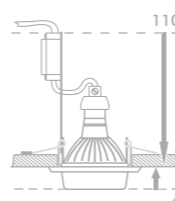

71048
aluminium
brushed aluminium / chrome
80 x 100 x 6
50W / GU10
8585032216787