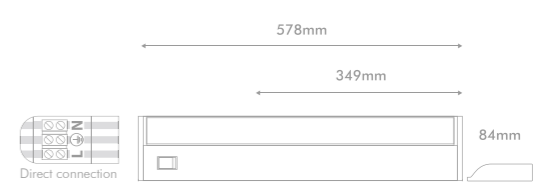

ALBALI

38016	aluminium / glass	white transparent deco	87 x 350	8W / T5	8585032212338
38017	aluminium / glass	white transparent deco	87 x 580	13W / T5	8585032212345