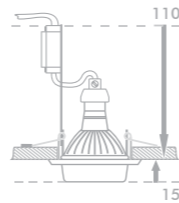

CRYSTAL MOVABLE

71068	aluminium / crystal / glass	chrome / clear	95 x 95 x 15	50W / GU10	8585032221422