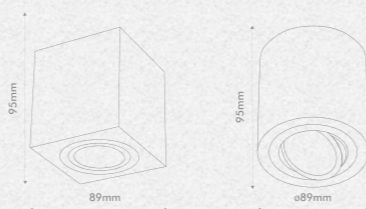

DOWNLIGHT SURFACE

71084	aluminium	chrome	89 x 89 x 95	50W / GU10	8585032222092
71085	aluminium	chrome	89 x 89 x 95	50W / GU10	8585032222108

LED
ACCESSORIES

37 - 44