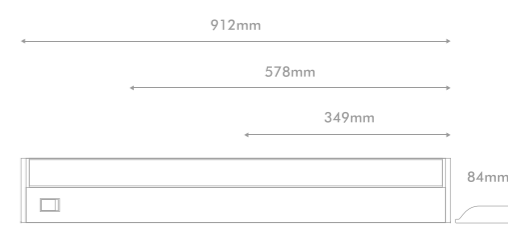

ALBALI

38000	aluminium / glass	silver transparent deco	84 x 349	8W / T5	8585032207853
38001	aluminium / glass	silver transparent deco	84 x 578	13W / T5	8585032207860
38015	aluminium / glass	silver transparent deco	84 x 912	21W / T5	8585032212321