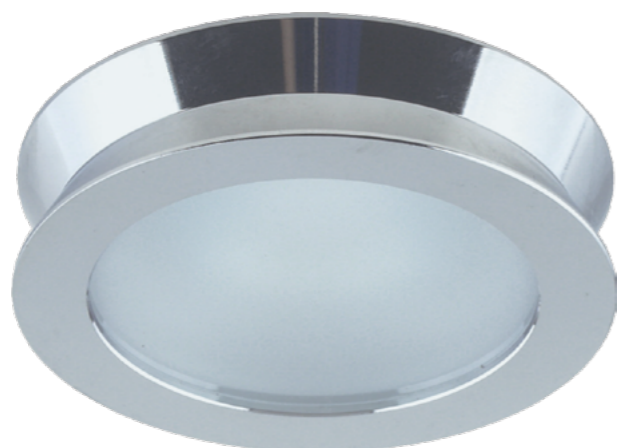

IP

71046

aluminium / glass

chrome / frosted

85 x 85 x 20

50W / GU10

8585032216763