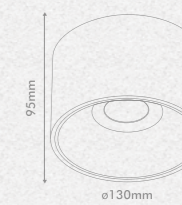

INNEZ SURFACE

18085	aluminium	matt black	130 x 130 x 95	11,6W / PHILIPS FORTIMO LED DISK	8585032221330
18086	aluminium	matt white	130 x 130 x 95	11,6W / PHILIPS FORTIMO LED DISK	8585032221347

PHILIPS

INNEZ SURFACE

18087	aluminium	matt black	140 x 140 x 95	11,6W / PHILIPS FORTIMO LED DISK	8585032221354
18088	aluminium	matt white	140 x 140 x 95	11,6W / PHILIPS FORTIMO LED DISK	8585032221361

PHILIPS