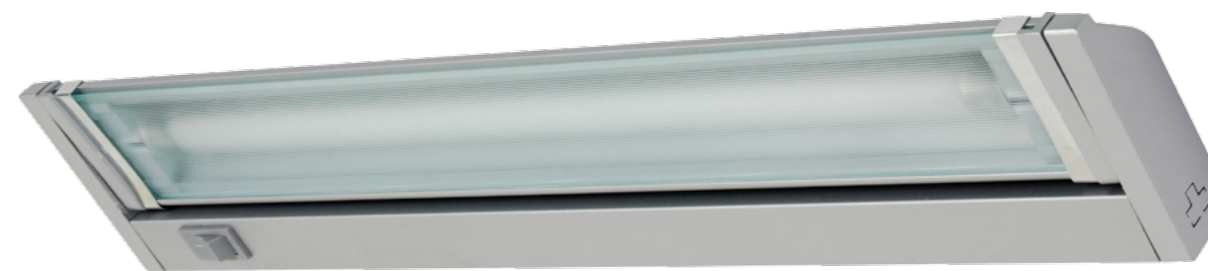

ALBALI

38000	aluminium / glass	silver transparent deco	84 x 349	8W / T5	8585032207853
38001	aluminium / glass	silver transparent deco	84 x 578	13W / T5	8585032207860
38015	aluminium / glass	silver transparent deco	84 x 912	21W / T5	8585032212321