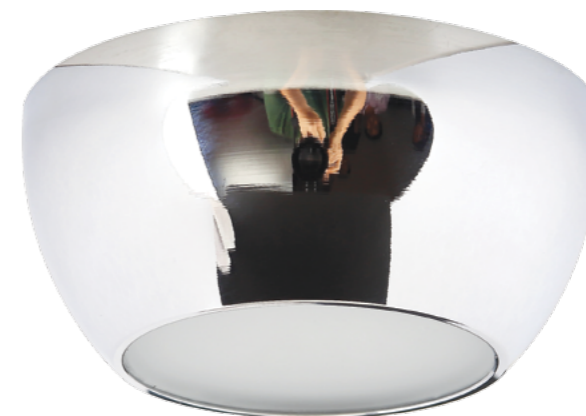

INTERNATIONAL
PROTECTION

IP

71086

aluminium / glass

chrome / frosted

90 x 90 x 40

50W / GU10

8585032222115