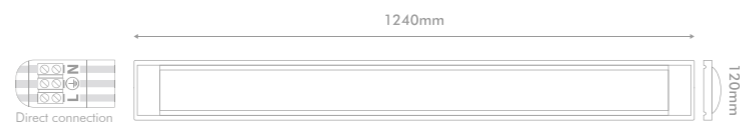

XELO

38212	metal / plastic	white / chrome	120 x 1240	2x 36W / T8	8585032220944

SMD
LED

XELO LED

38211	metal / plastic	white / frosted	120 x 1240	2x 9W / LED	8585032220937

ALU PROFIL 67 - 69