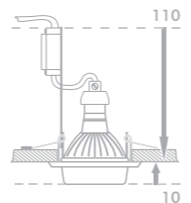

71063
aluminium / glass
chrome / clear
90 x 90 x 10
50W / GU10
8585032221378