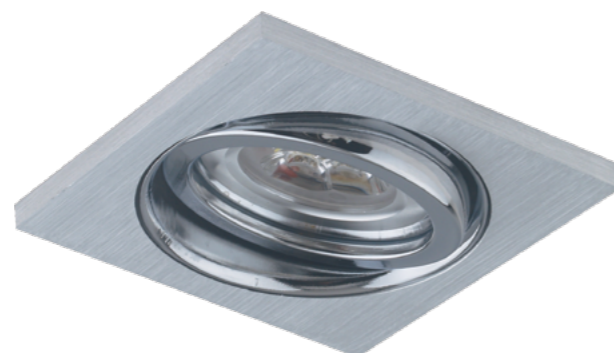

71051
aluminium
brushed aluminium / chrome
88 x 88 x 6
50W / GU10
8585032216817