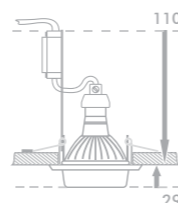

71041

aluminium / crystal

chrome / clear

80 x 80 x 29

50W / GU10

8585032215384