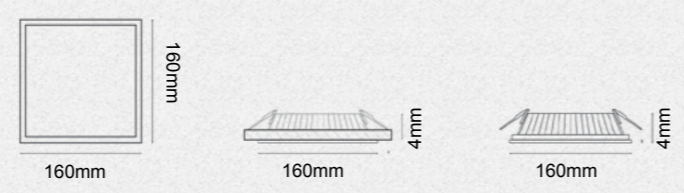

ARROW SLIM

27200	aluminium / acrylic	white / opal	160 x 160 x 4	15W / SMD LED	8585032220586

OUTDOOR 45 - 53