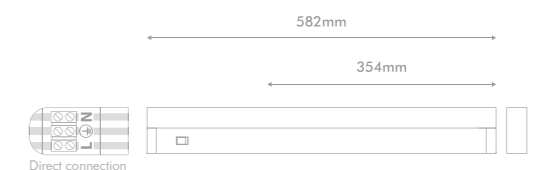

41006	aluminium / plastic	silver / frosted	73 x 354	8W / T5	8585032212475
41007	aluminium / plastic	white / frosted	73 x 354	8W / T5	8585032212482
41008	aluminium / plastic	silver / frosted	73 x 582	13W / T5	8585032212499
41009	aluminium / plastic	white / frosted	73 x 582	13W / T5	8585032212505