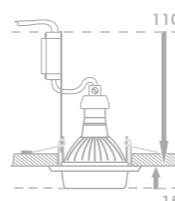

71004
aluminium
nickel satin
80 x 80 x 15
50W / GU10
8585032211980