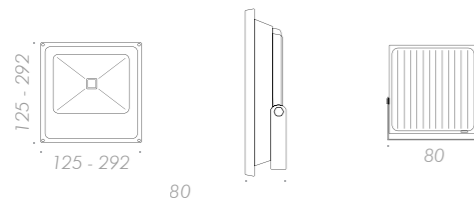

METALED

32101	32100	32111	32110
aluminium / glass	aluminium / glass	aluminium / glass	aluminium / glass
black / transparent	black / transparent	black / transparent	black / transparent
125 x 125 x 46	125 x 125 x 46	181 x 181 x 51	181 x 181 x 51
10W / LED / 3000K	10W / LED / 6000K	20W / LED / 3000K	20W / LED / 6000K
8585032217937	8585032217920	8585032218811	8585032218804

32103	32102	32104	32105
aluminium / glass	aluminium / glass	aluminium / glass	metal / glass
black / transparent	black / transparent	black / transparent	black / transparent
230 x 230 x 65	230 x 230 x 65	292 x 292 x 76	292 x 292 x 76
30W / LED / 3000K	30W / LED / 6000K	50W / LED / 6000K	50W / LED / 3000K
8585032217951	8585032217944	8585032217968	8585032217975