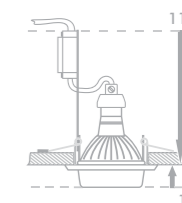

71043

aluminium / glass

chrome / frosted

74 x 74 x 10

50W / GU10

8585032215407