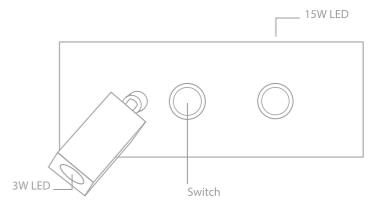

41113	metal	matt aluminium	70 x 400 x 80	5W / LED 3W / 2x CREE LED	8585032218149

41114	metal	matt aluminium	70 x 1500 x 80	15W / LED 3W / 2x CREE LED	8585032218156

LED LED incl. 560 lm 4000K 230V SMD DIMMER IP21

LED LED incl. 1300 lm 4000K 230V SMD DIMMER IP21