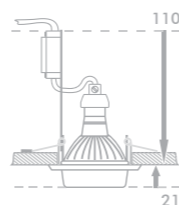

**71002**

aluminium / glass

chrome / frosted

74 x 74 x 21

50W / GU10

8585032211966

SURFACE

18086