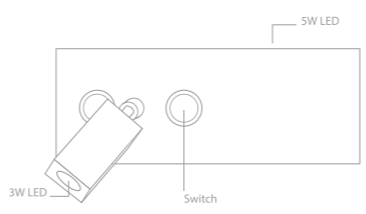

41113	metal	matt aluminium	70 x 400 x 80	5W / LED 3W / 2x CREE LED	8585032218149

41114	metal	matt aluminium	70 x 1500 x 80	15W / LED 3W / 2x CREE LED	8585032218156

LED LED incl. 560 lm 4000K 230V SMD DIMMER IP21

LED LED incl. 1300 lm 4000K 230V SMD DIMMER IP21