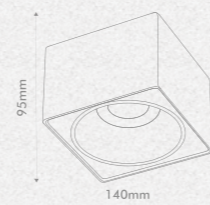

INNEZ SURFACE

18085	aluminium	matt black	130 x 130 x 95	11,6W / PHILIPS FORTIMO LED DISK	8585032221330
18086	aluminium	matt white	130 x 130 x 95	11,6W / PHILIPS FORTIMO LED DISK	8585032221347

PHILIPS

INNEZ SURFACE

18087	aluminium	matt black	140 x 140 x 95	11,6W / PHILIPS FORTIMO LED DISK	8585032221354
18088	aluminium	matt white	140 x 140 x 95	11,6W / PHILIPS FORTIMO LED DISK	8585032221361

PHILIPS