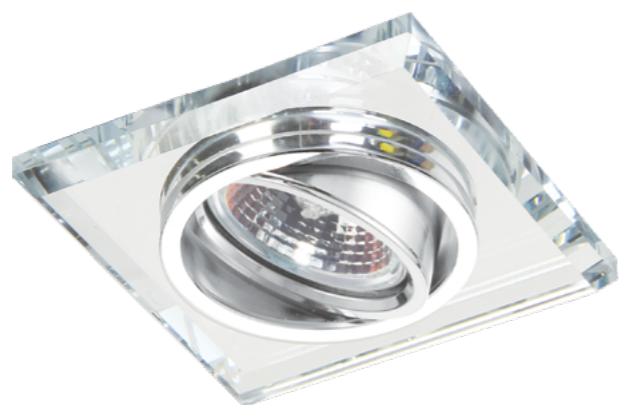

71063
aluminium / glass
chrome / clear
90 x 90 x 10
50W / GU10
8585032221378