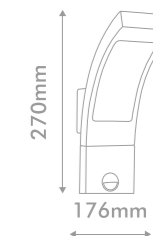

MANHATAN

63003	metal / plastic	dark grey / opal	600 x 170	6W / SMD LED	8585032209567
63004	metal / plastic	dark grey / opal	1000 x 170	6W / SMD LED	8585032209574

63005	metal / plastic	dark grey / opal	85 x 260	3W / SMD LED	8585032209581

63002	metal / plastic	dark grey / opal	190 x 176	6W / SMD LED	8585032209550

63014	metal / plastic	dark grey / opal	270 x 176	6W / SMD LED	8585032219276

PIR
SENSOR
INCLUDED