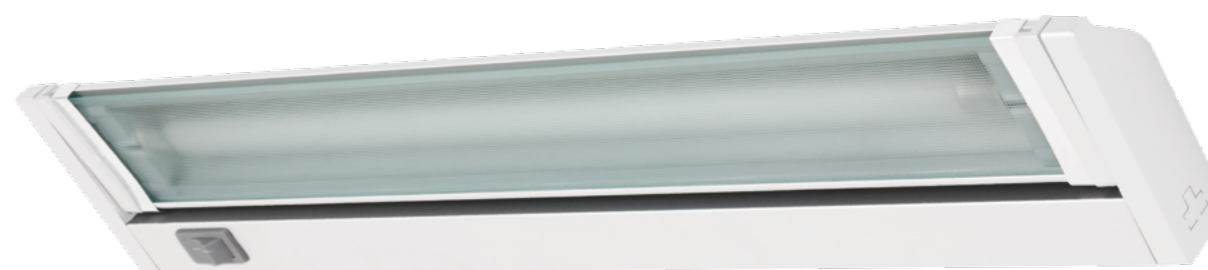

ALBALI

38016	aluminium / glass	white transparent deco	87 x 350	8W / T5	8585032212338
38017	aluminium / glass	white transparent deco	87 x 580	13W / T5	8585032212345