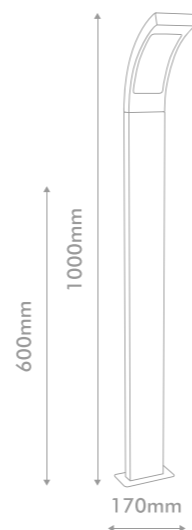

MANHATAN

63003	metal / plastic	dark grey / opal	600 x 170	6W / SMD LED	8585032209567
63004	metal / plastic	dark grey / opal	1000 x 170	6W / SMD LED	8585032209574

63005	metal / plastic	dark grey / opal	85 x 260	3W / SMD LED	8585032209581

63002	metal / plastic	dark grey / opal	190 x 176	6W / SMD LED	8585032209550

63014	metal / plastic	dark grey / opal	270 x 176	6W / SMD LED	8585032219276

PIR
SENSOR
INCLUDED