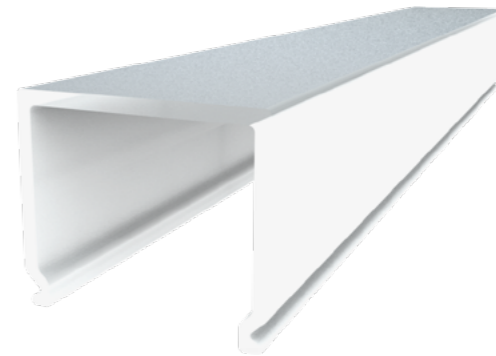

48102
plastic
opal
30 x 28 x 3000

PLASTIC PROFIL

48103
plastic
front - silver side - frosted
30 x 28 x 1500

ALUMINIUM PROFILE

48101
aluminium
silver
30 x 29 x 1500/3000

SIDE COVER

48100
PC
grey
53 x 30 x 10