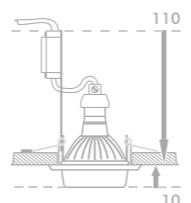

71064
aluminium / glass
chrome / milk white
90 x 90 x 10
50W / GU10
8585032221385