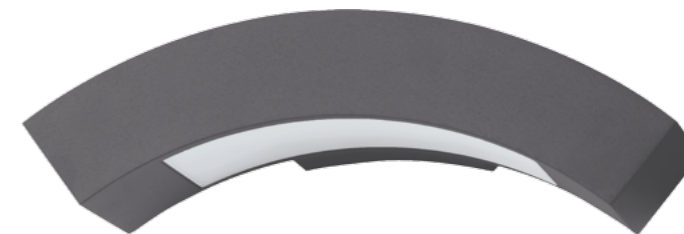

63005	metal / plastic	dark grey / opal	85 x 260	3W / SMD LED	8585032209581

63002	metal / plastic	dark grey / opal	190 x 176	6W / SMD LED	8585032209550