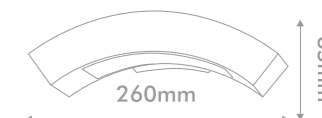

63005	metal / plastic	dark grey / opal	85 x 260	3W / SMD LED	8585032209581