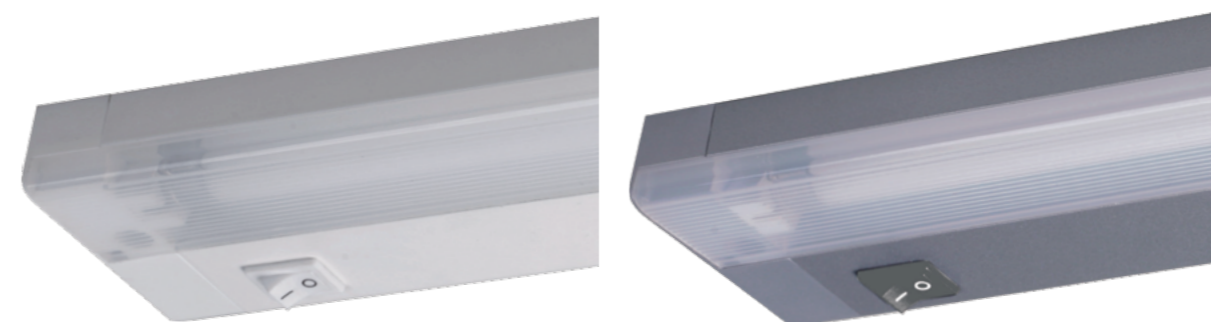

ALCOR

41006	aluminium / plastic	silver / frosted	73 x 354	8W / T5	8585032212475
41007	aluminium / plastic	white / frosted	73 x 354	8W / T5	8585032212482
41008	aluminium / plastic	silver / frosted	73 x 582	13W / T5	8585032212499
41009	aluminium / plastic	white / frosted	73 x 582	13W / T5	8585032212505