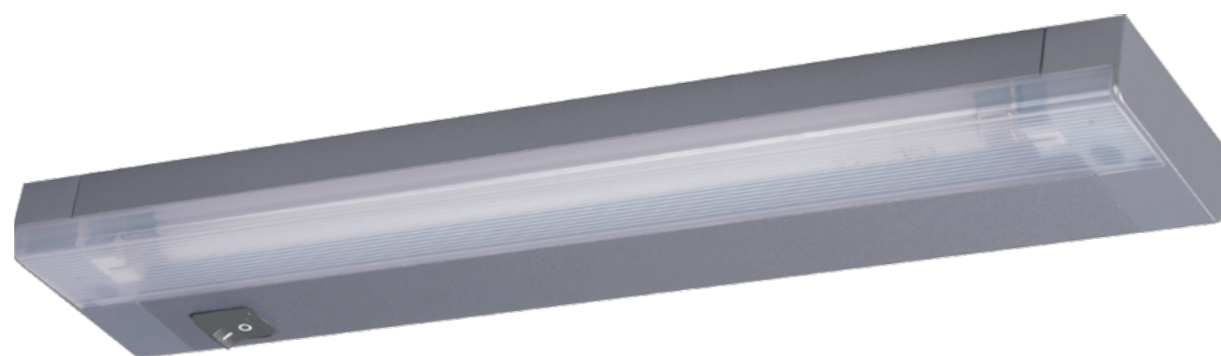

ALCOR

41004	aluminium / plastic	silver / frosted	73 x 354	8W / T5	8585032207730
41005	aluminium / plastic	silver / frosted	73 x 582	13W / T5	8585032207747

DIRECT CONNECTION