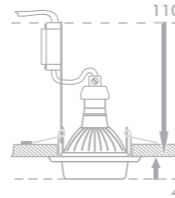

CRYSTAL FIX

71079
aluminium / crystal
gold / clear
89 x 89 x 4
50W / GU10
8585032222047