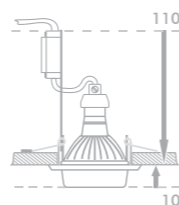

71072
aluminium / glass / crystal
chrome / clear / clear
90 x 90 x 10
50W / GU10 0,2W / LED STRIPE
8585032221460