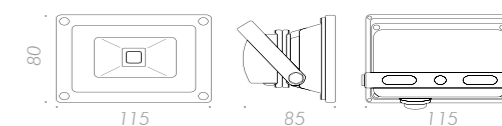

32106	aluminium / glass	black / transparent	85 x 115 x 80	10W / LED / 6000K	8585032217982
32109	aluminium / glass	black / transparent	85 x 115 x 80	10W / LED / 3000K	8585032218798