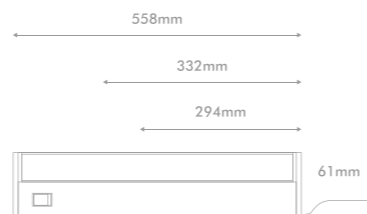

ALBALED

38021	aluminium / plastic	silver / opal	61 x 294	4,5W / SMD LED	8585032218828
38022	aluminium / plastic	silver / opal	61 x 332	6,5W / SMD LED	8585032218835
38023	aluminium / plastic	silver / opal	61 x 558	10,5W / SMD LED	8585032218842

ALCOR

41004	aluminium / plastic	silver / frosted	73 x 354	8W / T5	8585032207730
41005	aluminium / plastic	silver / frosted	73 x 582	13W / T5	8585032207747

DIRECT CONNECTION