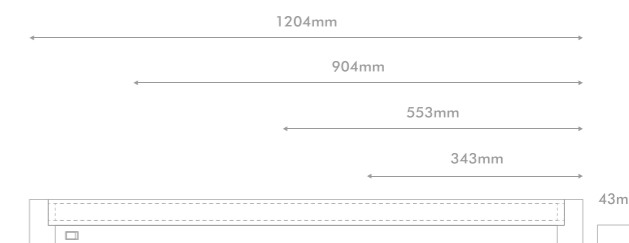

56 PLUG - IN

60 DIRECT CONNECTION

LINEAR

54 - 66

AVRI

38011	aluminium / plastic	white / frosted	43 x 343	8W / T5	8585032212284
38012	aluminium / plastic	white / frosted	43 x 573	13W / T5	8585032212291
38013	aluminium / plastic	white / frosted	43 x 904	21W / T5	8585032212307
38014	aluminium / plastic	white / frosted	43 x 1204	28W / T5	8585032212314