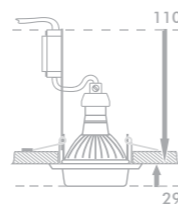

IP

71040

aluminium / crystal

chrome / clear

80 x 80 x 29

50W / GU10

85858032215377