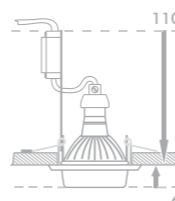

71051
aluminium
brushed aluminium / chrome
88 x 88 x 6
50W / GU10
8585032216817