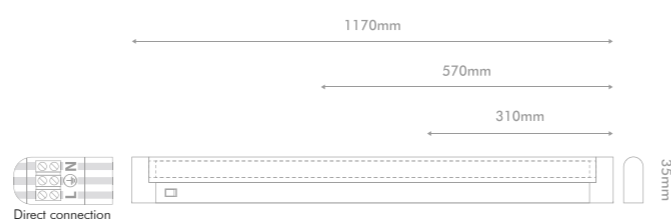

LINNER

70000	aluminium / plastic	white	35 x 310	8W / T5	8585032211195
70001	aluminium / plastic	white	35 x 570	14W / T5	8585032211201
70003	aluminium / plastic	white	35 x 1170	28W / T5	8585032211225

CONNECTION 3 PIN

70006ND	
plastic - white	300
for LINNER	

CONNECTION 2 PIN

38004ND	
plastic - white	170
for AVRI, ALCOR, ALBALED