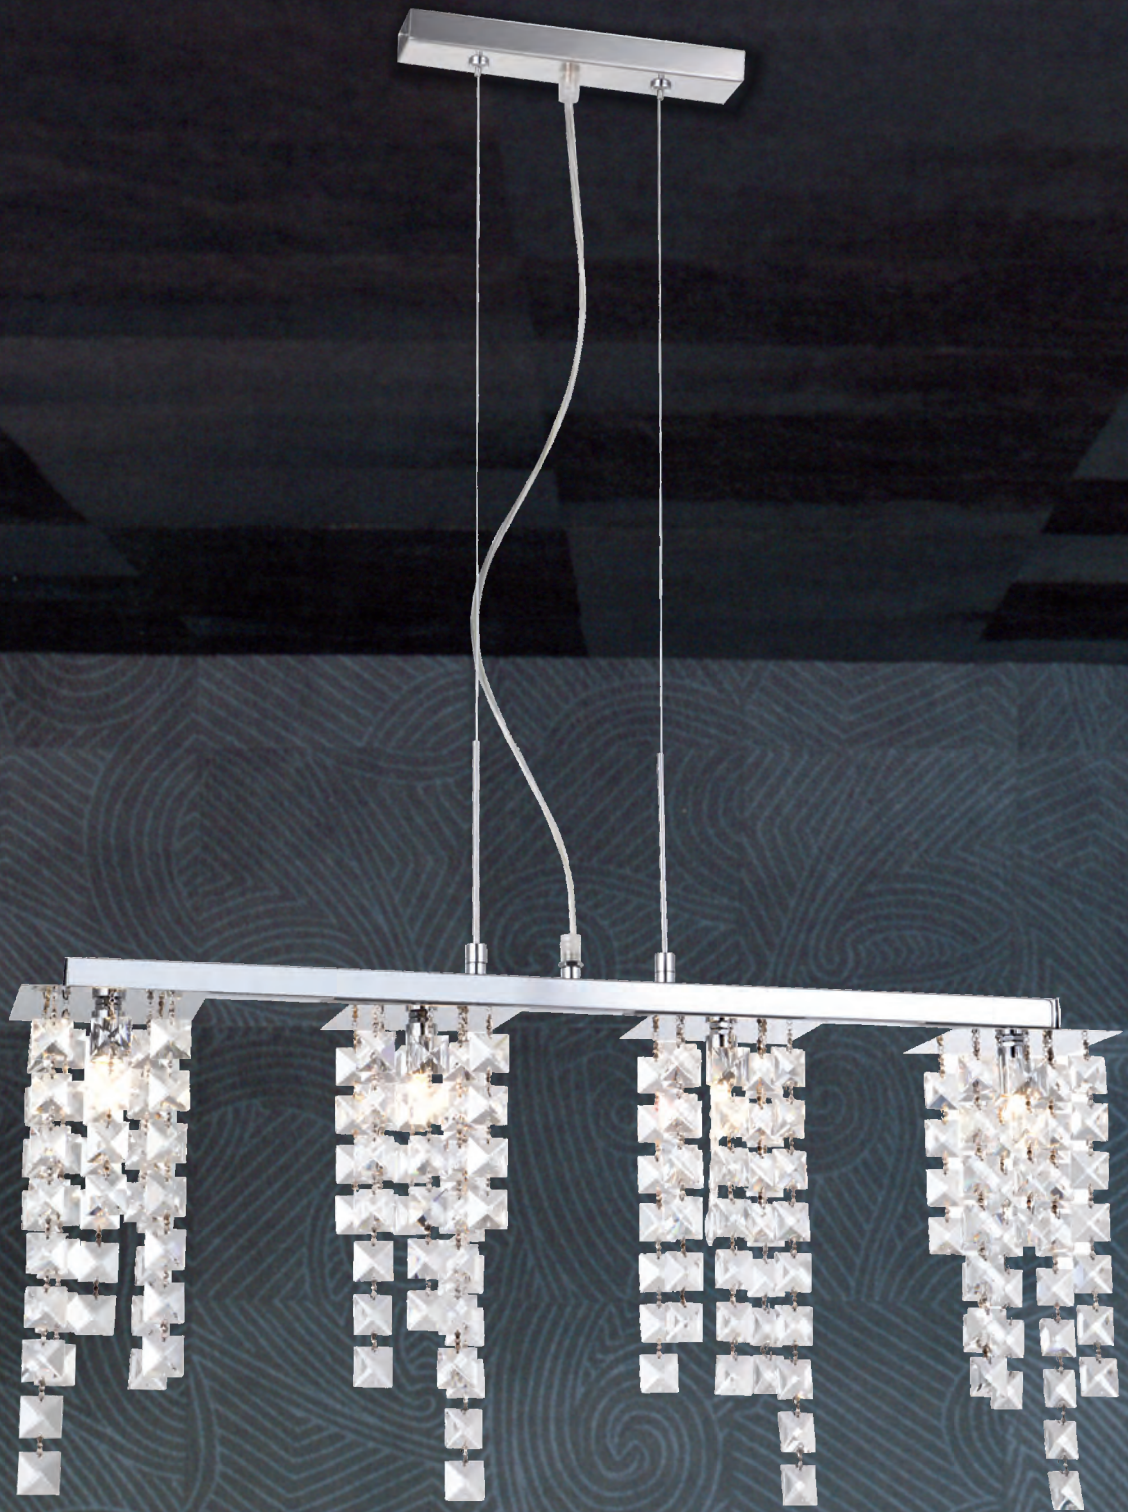

△ 69025

CHROME / ASFOUR CRYSTAL

4xG9 Max. 33W - incl.

↑1200 ↔680 ↗110

EAN 8585032216237

CHIMERA