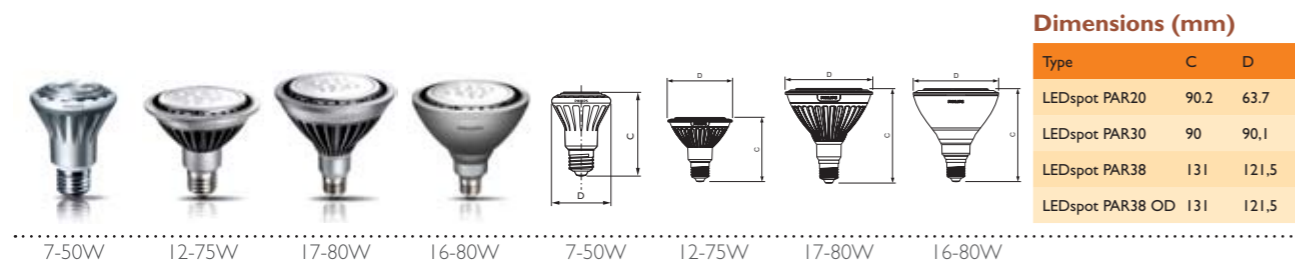

Product benefits:

- long lifetime
- 80% energy saving
- good light distribution
- high quality robust aluminium housing
- minimum maintenance costs
- short pay-back period

Product description	Wattage (W)	Comparable halogen wattage (W)	Cap	Color Rendering Index	Color Temperature (K)	Beam intensity (cd)	Beam angle (°)	Lifetime (hours)	Box quantity (pcs)	Ordering code
MASTER LEDspotLV 10-50W 2700K ARI III 24D	10	50	G53	>80	2700	3370	24	45.000	12	871829111935700
MASTER LEDspotLV 10-50W 3000K ARI III 24D	10	50	G53	>80	3000	3200	24	45.000	12	871829111937100
MASTER LEDspotLV 10-50W 2700K ARI III 45D	10	50	G53	>80	2700	1210	45	45.000	12	871829111939500
MASTER LEDspotLV 10-50W 3000K ARI III 45D	10	50	G53	>80	3000	1150	45	45.000	12	871829111941800

Product benefits:

- long lifetime
- 80%-90% energy saving
- good color rendering
- no IR- and UV radiation, low heat radiation
- minimum maintenance costs
- outdoor version is IP44 rated

Product description	Wattage (W)	Comparable incandescent wattage (W)	Cap	Color Rendering Index	Color Temperature (K)	Beam intensity (cd)	Beam angle (°)	Lifetime (hours)	Box quantity (pcs)	Ordering code
MASTER LEDspot D 7-50W 2700K PAR20 25D	7	50	E27	>80	2700	1000	25	45.000	6	872790093398700
MASTER LEDspot D 7-50W 3000K PAR20 25D	7	50	E27	>80	3000	450	40	45.000	6	872790093406900
MASTER LEDspot D 7-50W 4000K PAR20 25D	7	50	E27	>80	4000	1050	25	45.000	6	872790093400700
MASTER LEDspot D 7-50W 2700K PAR20 40D	7	50	E27	>80	2700	500	40	45.000	6	872790093408300
MASTER LEDspot D 7-50W 3000K PAR20 40D	7	50	E27	>80	3000	1200	25	45.000	6	872790093402100
MASTER LEDspot D 7-50W 4000K PAR20 40D	7	50	E27	>80	4000	550	40	45.000	6	872790093410600
MASTER LEDspotMV D 12-75W 2700K PAR30S	12	75	E27	>80	2700	2100	22	45.000	10	871829111927200
MASTER LEDspotMV D 17-100W 2700K PAR38	17	80	E27	>80	2700	2700	22	45.000	10	871829111929600
MASTER LEDspot 16W 2700K 230V PAR38 OD/IP44	16	80	E27	>80	2700	2800	25	22.000	10	872790085303200