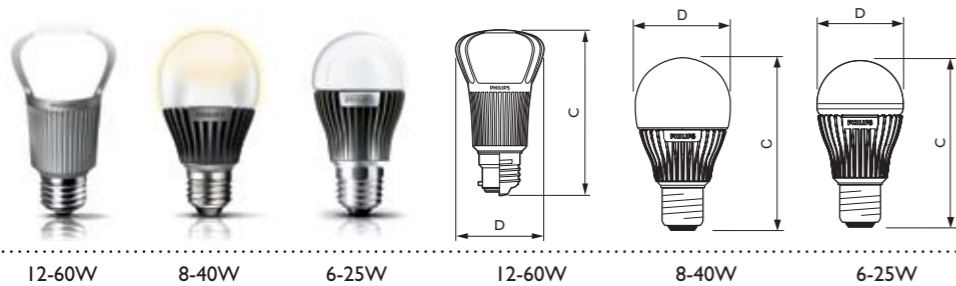

MASTER LEDbulb

MASTER LEDbulb 6-25W E27 2700K 230V A55	6	25	E27	> 80	2700	249	>180	45.000	6	872790085353700
MASTER LEDbulb 8-40W E27 2700K 230V A60	8	40	E27	> 80	2700	470	>250	25.000	6	872790090048400
MASTER LEDbulb D 12-60W E27 2700K A60	12	60	E27	> 80	2700	806	>300	25.000	6	872790093448900

Dimensions (mm)

Type	C	D
6W	107	56
8W	108,9	60
12W	108.5	50

3 year
guarantee