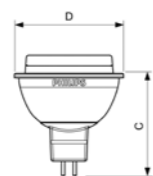

7-35W
10-50W