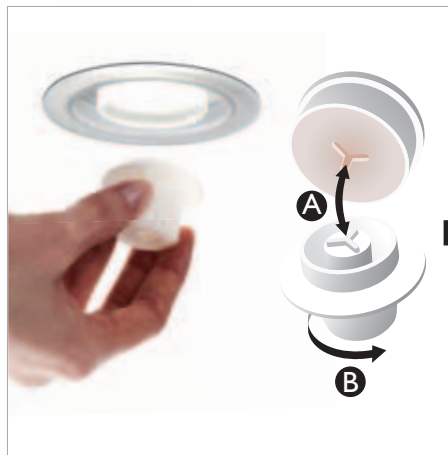

473454848

1. **FINISH** Brushed Nickel
   GLASS Clear Glass
   22.5W total LED 1.0"H x 19.7"L x 19.7"D 138.0"OA
2. 1,050 lumens (initial)
   - LEDs have 50,000 hours of usable life
   - Mechanically tunable white: choose preferred light color
   - Dimmable with low voltage electronic dimmer
   - Aircraft cable and power cord are fully adjustable