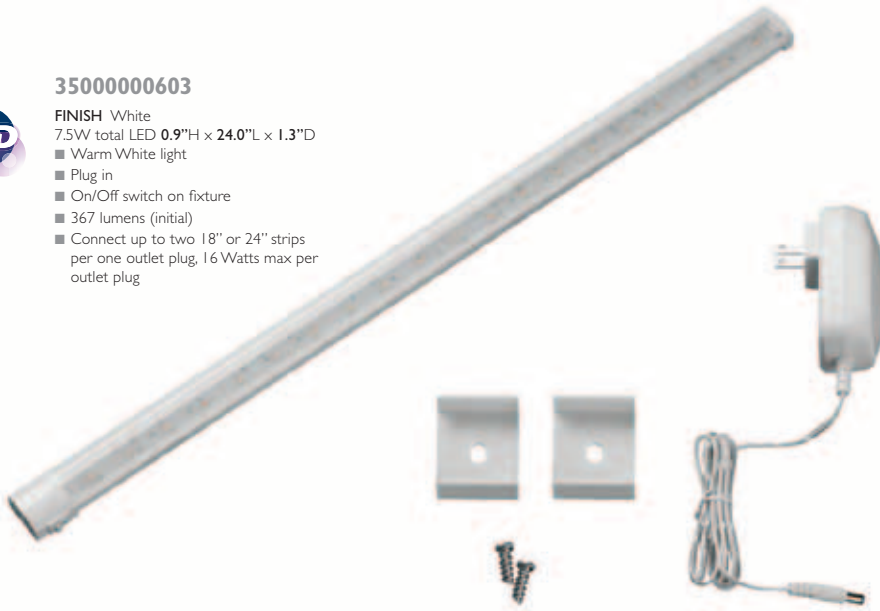

3500000603

1. **FINISH** White
   7.5W total LED 0.9"H x 24.0"L x 1.3"D
2. Warm White light
   - Plug in
   - On/Off switch on fixture
   - 367 lumens (initial)
   - Connect up to two 18" or 24" strips per one outlet plug, 16 Watts max per outlet plug