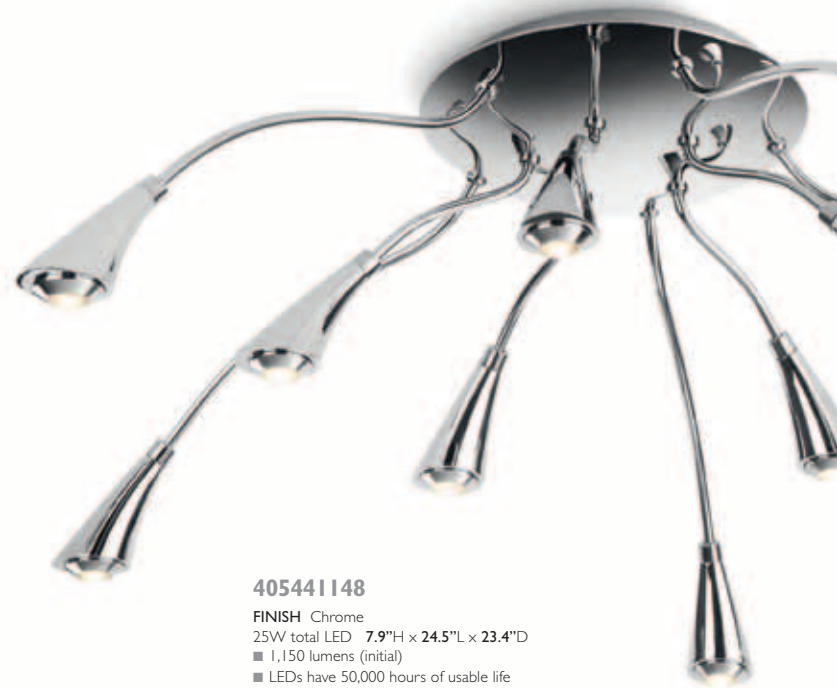

## 405421148

FINISH Chrome

25W total LED 10.0"H x 30.7"L x 29.3"D 65.0"OA

■ 1,150 lumens (initial)

■ LEDs have 50,000 hours of usable life

■ Dimmable with low voltage electronic dimmer

■ Provided with 4", 8", 12" and 24" internally threaded stems used in combination for flexible mounting heights.

**405441148**

- FINISH** Chrome  
 25W total LED 7.9"H x 24.5"L x 23.4"D
- 1,150 lumens (initial)
  - LEDs have 50,000 hours of usable life
  - Dimmable with low voltage electronic dimmer

**405431148**

- FINISH** Chrome  
 25W total LED 10.0"H x 40.1"L x 23.6"D 65.0"OA
- 1,150 lumens (initial)
  - LEDs have 50,000 hours of usable life
  - Dimmable with low voltage electronic dimmer
  - Provided with 4", 8", 12" and 24" internally threaded stems used in combination for flexible mounting heights.