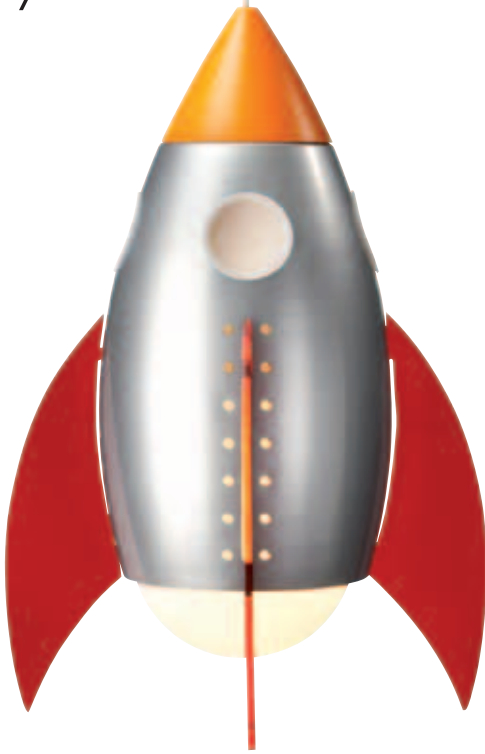

Rocky

402045548

FINISH Multi

1 — Med 23W G40CFL (included) 14.8"H x 10.5"L x 10.5"D 209.0"OA

- Can be hardwired or plugged directly into an outlet
- Power cord is fully adjustable
- All materials used are non-toxic and cadmium and lead free
- Metal body with wooden and acrylic accents

Fairy