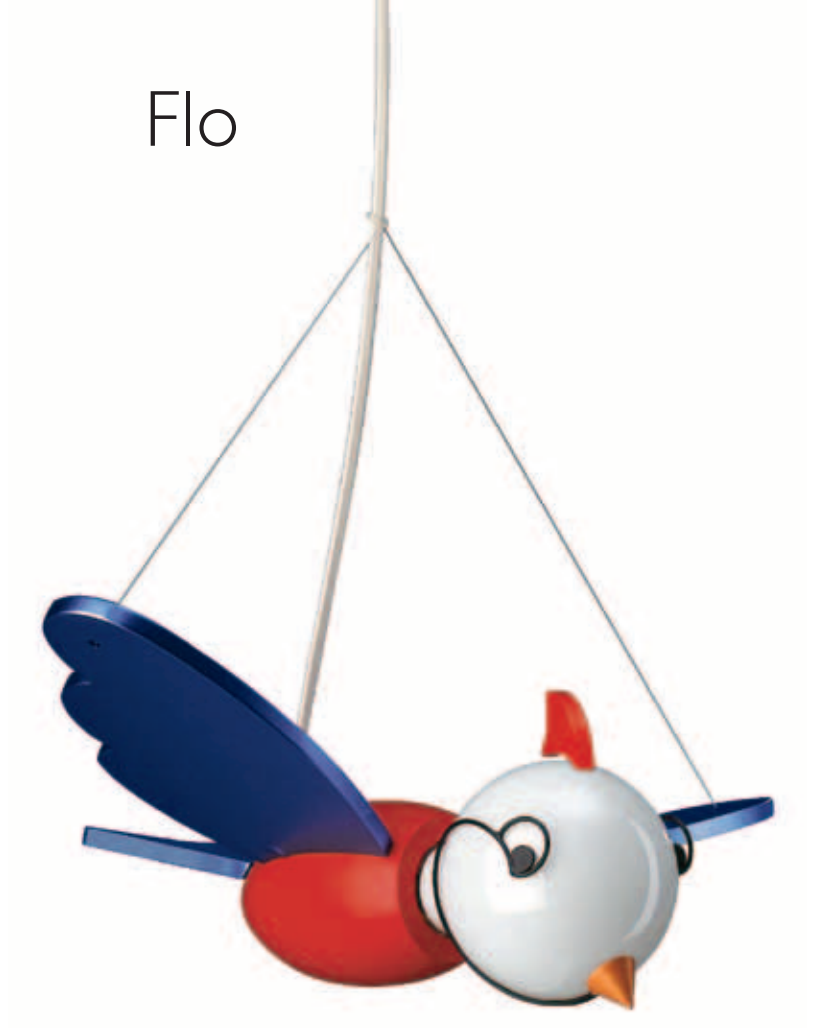

Flo

400955548

FINISH Multi

- 1 — Med 16W G30CFL (included) 4.7"H x 15.8"L x 11.0"D 197.0"OA
- Can be hardwired or plugged directly into an outlet
- Power cord is fully adjustable
- All materials used are non-toxic and cadmium and lead free
- Wooden body and accents