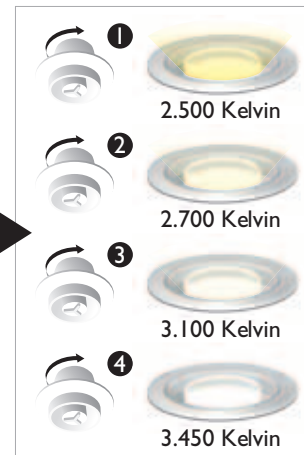

473454848

1. **FINISH** Brushed Nickel
   GLASS Clear Glass
   22.5W total LED 1.0"H x 19.7"L x 19.7"D 138.0"OA
2. 1,050 lumens (initial)
   - LEDs have 50,000 hours of usable life
   - Mechanically tunable white: choose preferred light color
   - Dimmable with low voltage electronic dimmer
   - Aircraft cable and power cord are fully adjustable