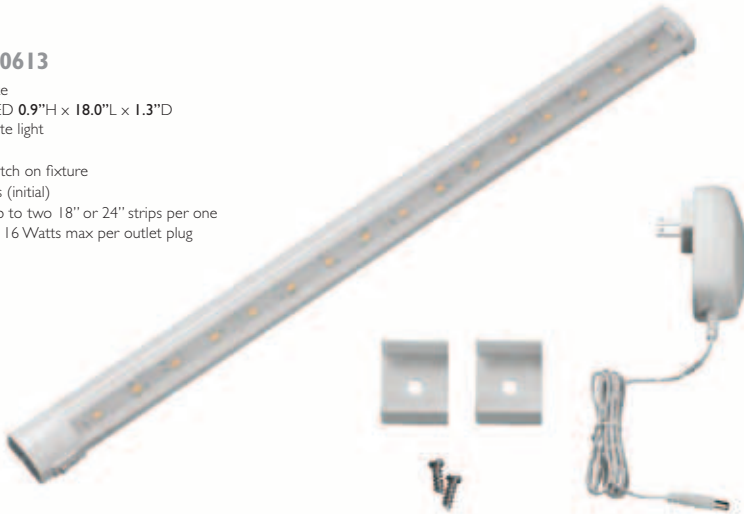

LED Under cabinet

3500000613

FINISH White

5.6W total LED 0.9"H x 18.0"L x 1.3"D

- Warm White light
- Plug in
- On/Off switch on fixture
- 275 lumens (initial)
- Connect up to two 18" or 24" strips per one outlet plug, 16 Watts max per outlet plug