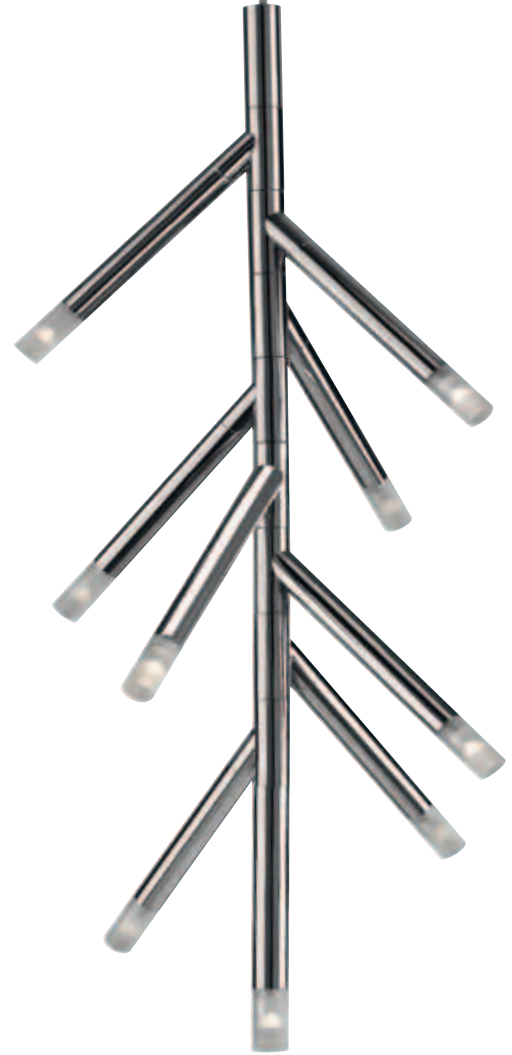

**473454848**

- FINISH** Brushed Nickel  
**GLASS** Clear Glass  
 22.5W total LED 1.0"H x 19.7"L x 19.7"D 138.0"OA
- 1,050 lumens (initial)
  - LEDs have 50,000 hours of usable life
  - Mechanically tunable white: choose preferred light color
  - Dimmable with low voltage electronic dimmer
  - Aircraft cable and power cord are fully adjustable

## 40757 | I48

**FINISH** Chrome **DIFFUSER** Synthetic  
25W total LED 21.2"H x 13.7"L x 13.7"D 138.0"OA  
■ 1,000 lumens (initial)  
■ LEDs have 50,000 hours of usable life  
■ Dimmable with low voltage electronic dimmer  
■ Power cord is fully adjustable