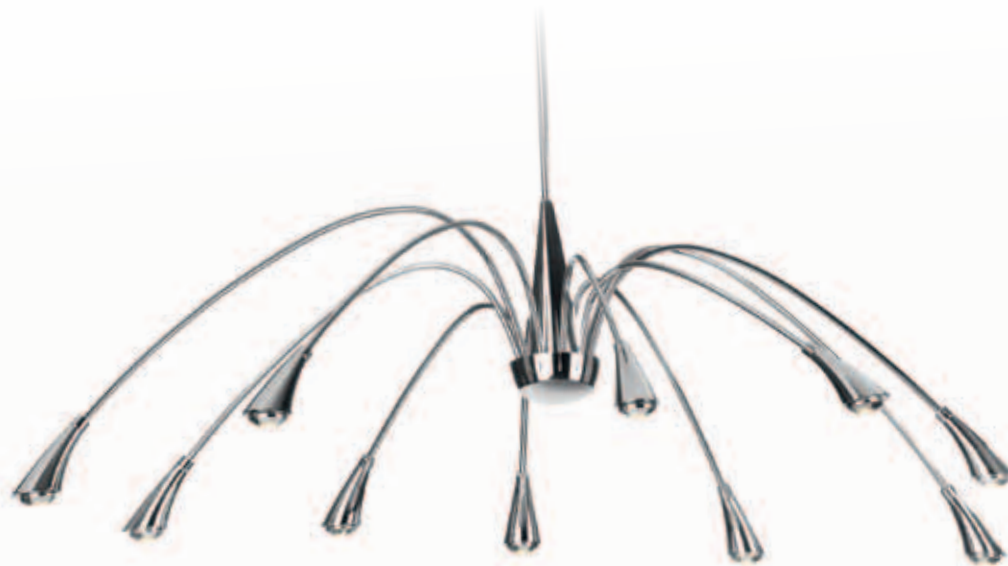

405431148

1. **FINISH** Chrome
   25W total LED 10.0"H x 40.1"L x 23.6"D 65.0"OA
2. 1,150 lumens (initial)
   - LEDs have 50,000 hours of usable life
   - Dimmable with low voltage electronic dimmer
   - Provided with 4", 8", 12" and 24" internally threaded stems used in combination for flexible mounting heights.