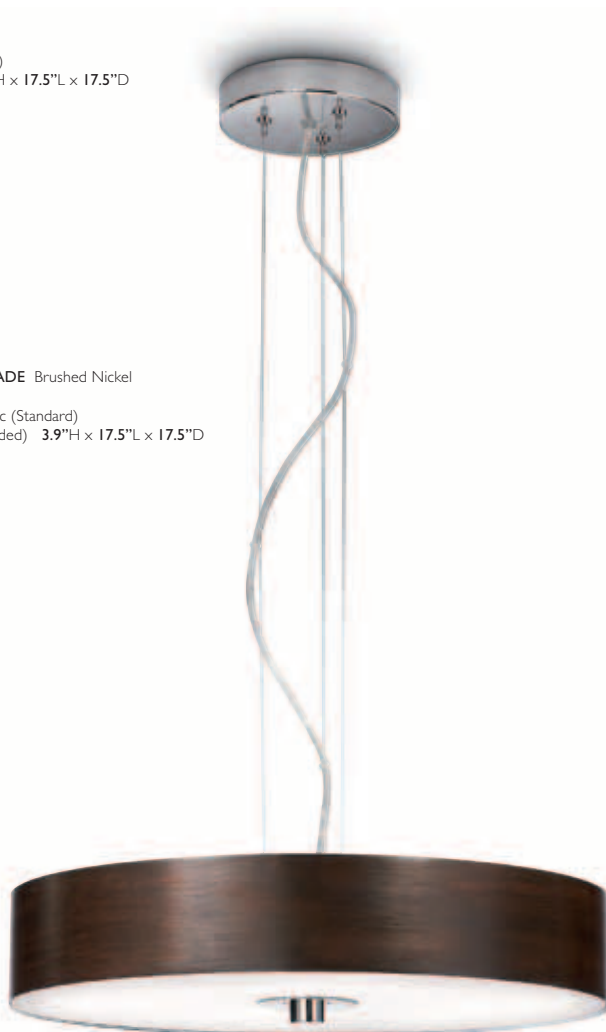

403391148

FINISH Chrome **SHADE** Brown Metal **DIFFUSER** Frosted Glass
BALLAST 120/277V Electronic (Standard)
1 — 55W T5 Circ CFL (included) 3.2"H x 17.5"L x 17.5"D 137.8"OA
■ Dimmable - dimmer integrated into the finial of the fixture
■ Aircraft cable and power cord are fully adjustable