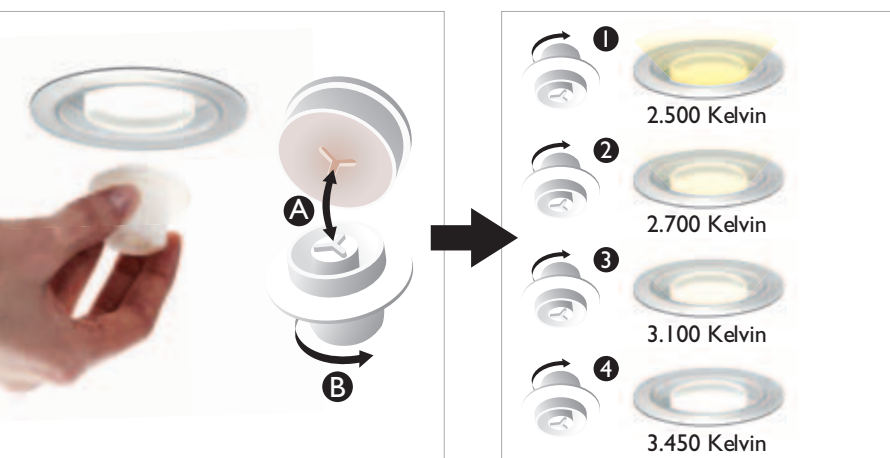

Altena

Gleaming with LED brilliance, in transparent and acid glass, the Altena pendant and ceiling mount describe a gentle shining arc that is slim, stylish and sparingly subtle. The Altena pendant features a mechanically tunable LED module allowing for customization of your space's atmosphere.

379454848

FINISH Brushed Nickel

GLASS Clear Glass

30W total LED 2.3"H x 46.0"L x 5.5"D 118.0"OA

- 1,400 lumens (initial)
- LEDs have 50,000 hours of usable life
- Mechanically tunable white: choose preferred light color
- Dimmable with low voltage electronic dimmer
- Aircraft cable and power cord are fully adjustable