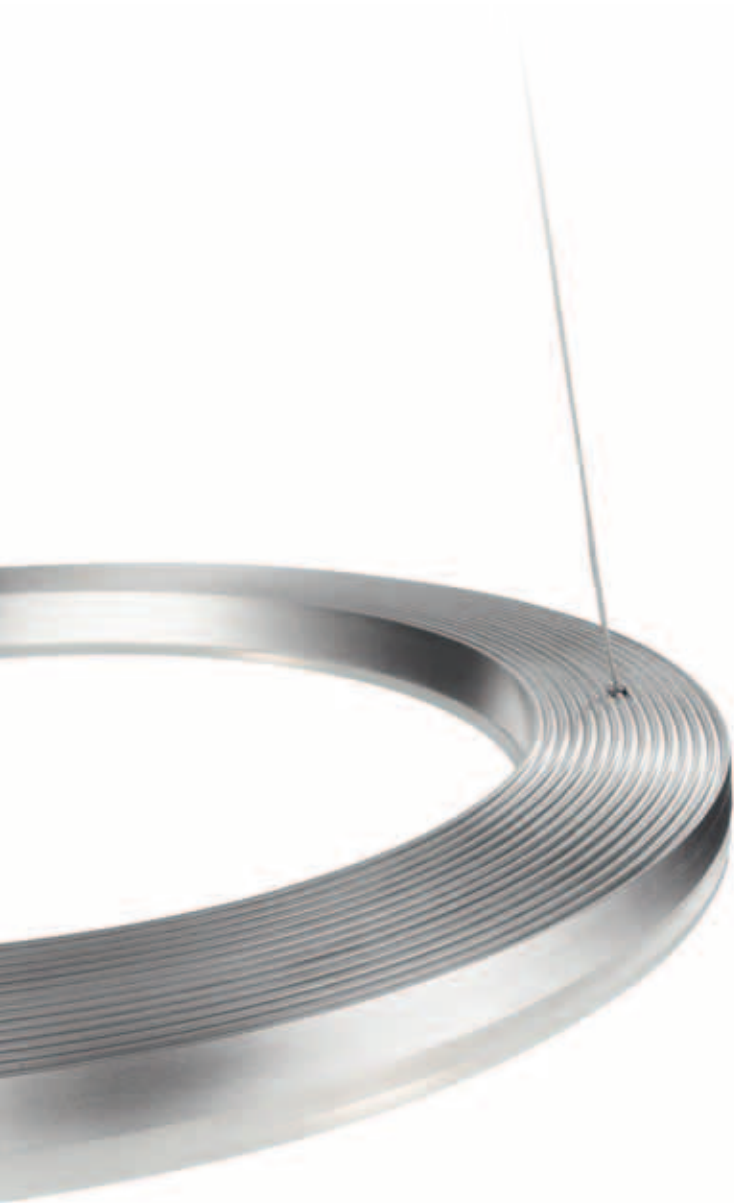

Cinta

A sweeping band of light, sleek and minimalist, constructed from aluminum with semi-translucent panels for a creamy, diffused glow. High tech looks matched by high tech lightweight materials – a clean silhouette that hovers majestically in the air.

416204848

1. **FINISH** Brushed Nickel **DIFFUSER** Etched Glass
   22.5W total LED - 1.1"H x 19.7"L x 19.7"D - 137.8"OA
2. 1,050 lumens (initial)
   - LEDs have 50,000 hours of usable life
   - Dimmable with low voltage electronic dimmer
   - Aircraft cable and power cord are fully adjustable