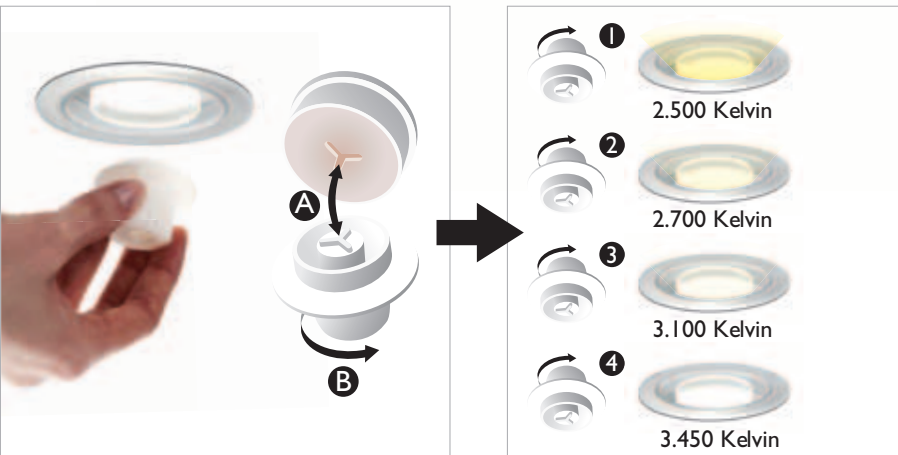

690544848

FINISH Brushed Nickel **DIFFUSER** Etched Glass
22.5W total LED 1.3"H x 37.0"L x 3.5"D 118.0"OA

- 1,050 lumens (initial)
- LEDs have 50,000 hours of usable life
- Mechanically tunable white: choose preferred light color
- Dimmable with low voltage electronic dimmer
- Aircraft cable and power cord are fully adjustable