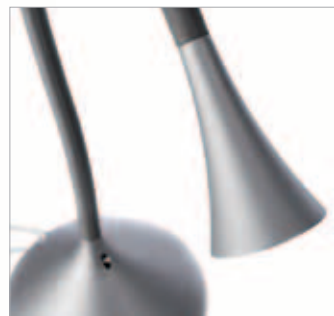

667038748

1. **FINISH** Grey
   2.5W total LED 20.1"H x 5.2"L x 5.2"D
2. 115 lumens (initial)
   - LEDs have 50,000 hours of usable life
   - Can be flexed and turned in any direction
   - On/Off Switch on the fixture