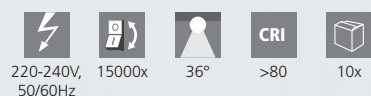

5 11575 GU10-LED

L 54, Ø 50

warm
WHITE