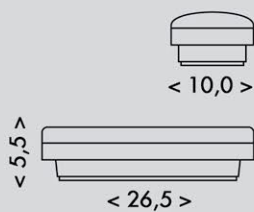

LEDER 2

A+

NOVINKA