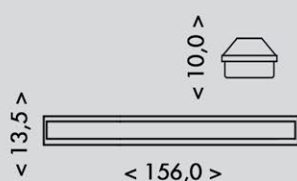

ANETA

A+

2800lm

WS005-36W/LED

WS005-36W/LED

LIBRA SMD

A+

60W 5100lm

TL3903A-LED60W

TL3903A-LED60W